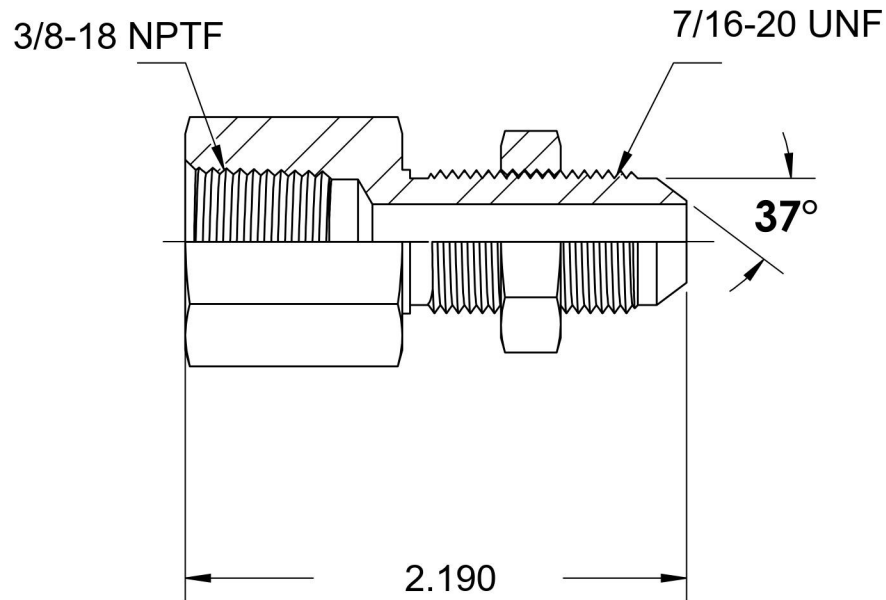

# 2705-LN-06-04

Steel, SAE J514 Flared Tube Female Bulkhead, 3/8" Female NPTF x 1/4" Male JIC

6701 Cochran Road  
Solon, Ohio 44139  
Phone: (440) 248-1880  
Toll Free: 1-888-331-1523

**Temperature Rating**

-65°F to 500°F

**Pressure Rating**

6000 psi

**Material**

C1045/12L14 Steel

**Finish**

Trivalent Zinc

**Industry Standards**

SAE J514 , SAE J476  
ASTM B633

**Series**

2705-LN

**Series Description**

SAE J514 Flared Tube  
Female Bulkhead