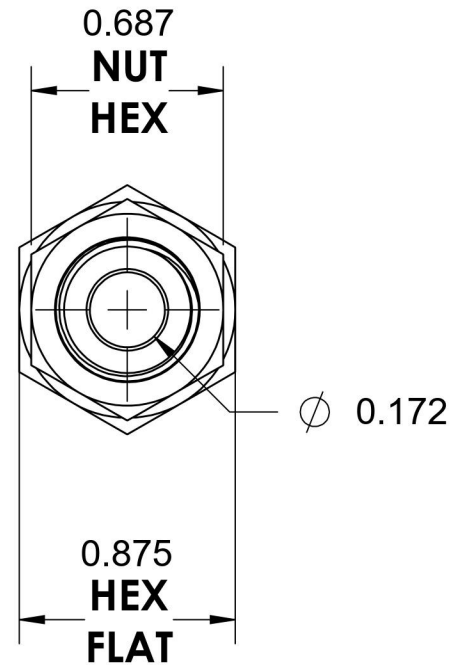

# 2705-LN-06-04

Steel, SAE J514 Flared Tube Female Bulkhead, 3/8" Female NPTF x 1/4" Male JIC

6701 Cochran Road  
Solon, Ohio 44139  
Phone: (440) 248-1880  
Toll Free: 1-888-331-1523

**Temperature Rating**

-65°F to 500°F

**Pressure Rating**

6000 psi

**Material**

C1045/12L14 Steel

**Finish**

Trivalent Zinc

**Industry Standards**

SAE J514 , SAE J476  
ASTM B633

**Series**

2705-LN

**Series Description**

SAE J514 Flared Tube  
Female Bulkhead