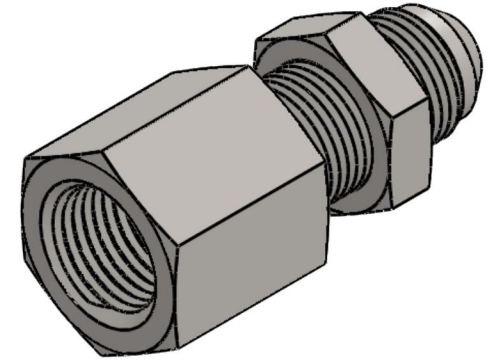

# 2705-LN-06-04

Steel, SAE J514 Flared Tube Female Bulkhead, 3/8" Female NPTF x 1/4" Male JIC

6701 Cochran Road  
Solon, Ohio 44139  
Phone: (440) 248-1880  
Toll Free: 1-888-331-1523

**Temperature Rating**

-65°F to 500°F

**Pressure Rating**

6000 psi

**Material**

C1045/12L14 Steel

**Finish**

Trivalent Zinc

**Industry Standards**

SAE J514 , SAE J476  
ASTM B633

**Series**

2705-LN

**Series Description**

SAE J514 Flared Tube  
Female Bulkhead