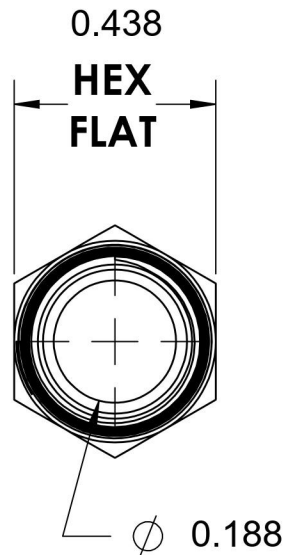

5404-02-02-B

Brass, SAE J514 Pipe Nipple, 1/8" Male NPTF 30° x 1/8" Male NPTF 30°

6701 Cochran Road
Solon, Ohio 44139
Phone: (440) 248-1880
Toll Free: 1-888-331-1523

Temperature Rating -325°F to 400°F	Material C36000 Brass	Industry Standards SAE J514 , SAE J476	Series 5404-B
Pressure Rating 3900 psi	Finish Natural Finish		Series Description SAE J514 Pipe Nipple