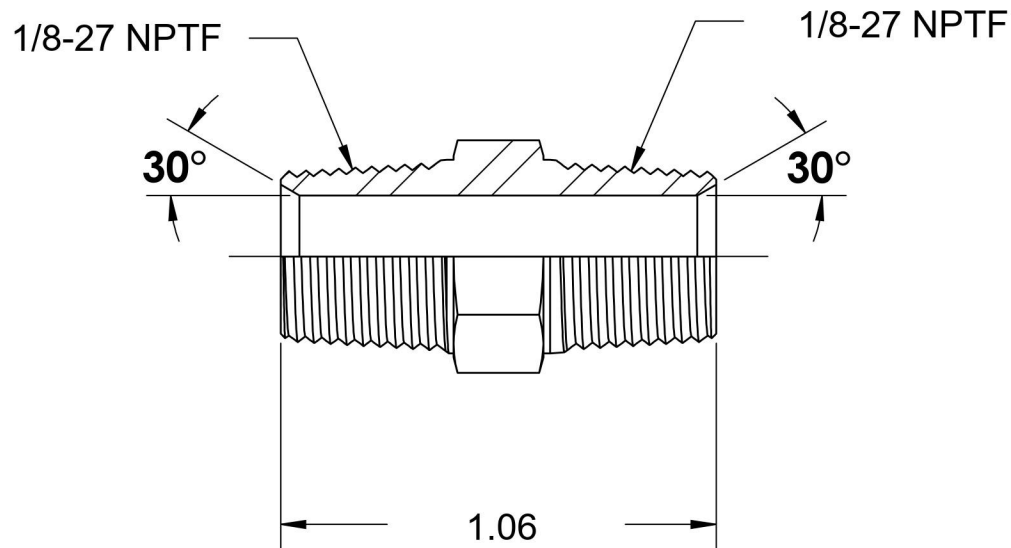

5404-02-02-B

Brass, SAE J514 Pipe Nipple, 1/8" Male NPTF 30° x 1/8" Male NPTF 30°

6701 Cochran Road
Solon, Ohio 44139
Phone: (440) 248-1880
Toll Free: 1-888-331-1523

Temperature Rating -325°F to 400°F	Material C36000 Brass	Industry Standards SAE J514 , SAE J476	Series 5404-B
Pressure Rating 3900 psi	Finish Natural Finish		Series Description SAE J514 Pipe Nipple