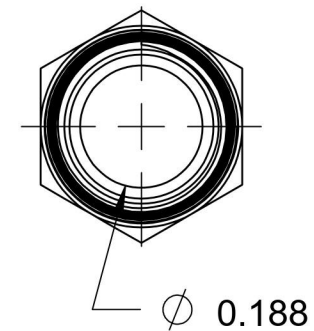

5404-02-02-B

Brass, SAE J514 Pipe Nipple, 1/8" Male NPTF 30° x 1/8" Male NPTF 30°

6701 Cochran Road
Solon, Ohio 44139
Phone: (440) 248-1880
Toll Free: 1-888-331-1523

Temperature Rating -325°F to 400°F	Material C36000 Brass	Industry Standards SAE J514 , SAE J476	Series 5404-B
Pressure Rating 3900 psi	Finish Natural Finish		Series Description SAE J514 Pipe Nipple