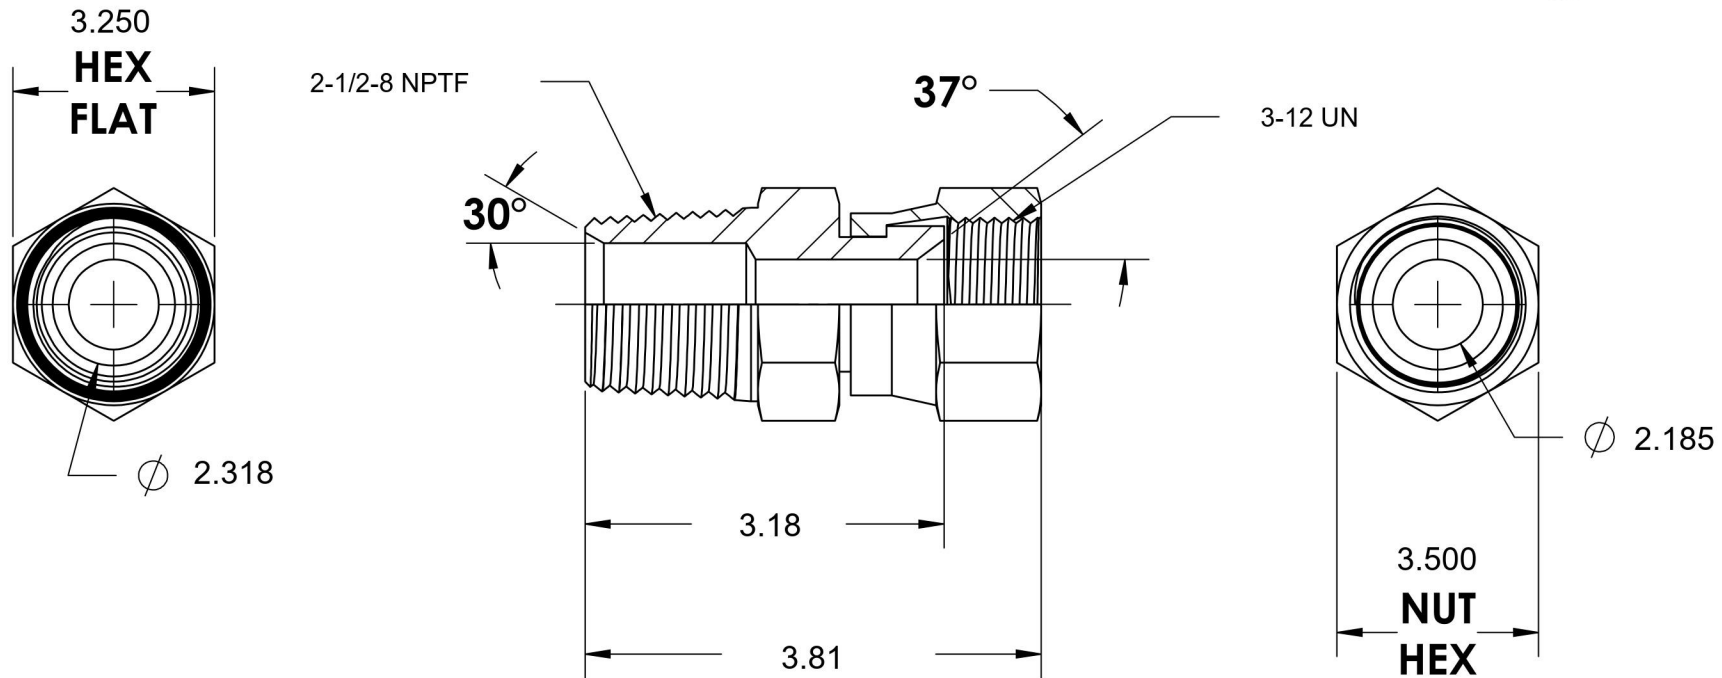

# 6505-40-40

Steel, SAE J514 37° Flare Swivel Male Connector, 2-1/2" Male NPTF 30° x 2-1/2" Female JIC Swivel

6701 Cochran Road  
Solon, Ohio 44139  
Phone: (440) 248-1880  
Toll Free: 1-888-331-1523

<b>Temperature Rating</b>	<b>Material</b>	<b>Industry Standards</b>	<b>Series</b>
-65°F to 500°F	C1045/12L14 Steel	SAE J514 , SAE J476 ASTM B633	6505
<b>Pressure Rating</b>	<b>Finish</b>		<b>Series Description</b>
Not Available	Trivalent Zinc		SAE J514 37° Flare Swivel Male Connector