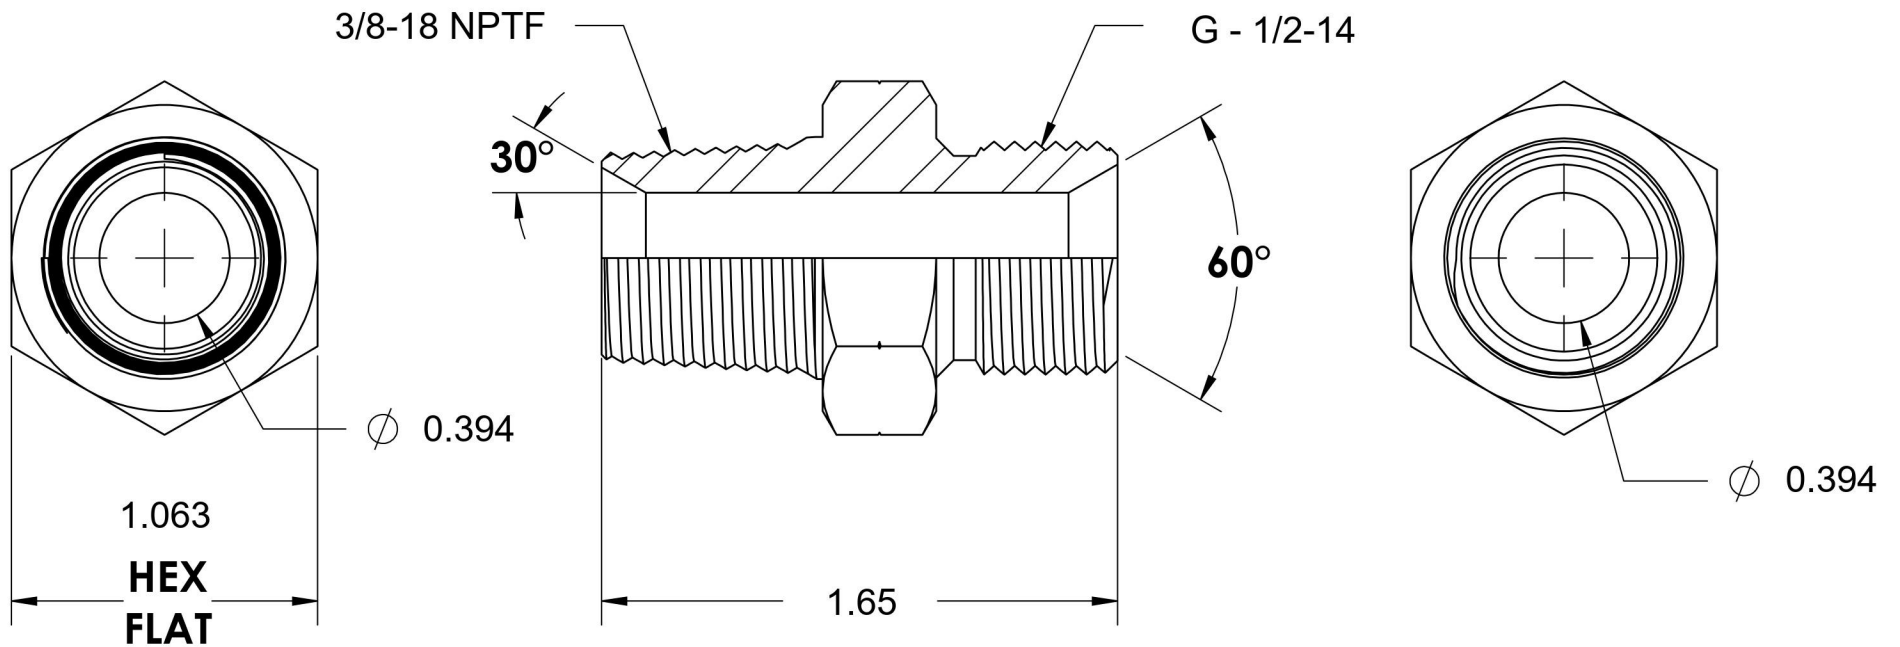

7032-06-08-SS

Stainless Steel, SAE J476 Pipe Male BSPP Port/Line Adapter, 3/8" Male NPTF 30° x 1/2-14 Male BSPP 60° Line/Port

6701 Cochran Road
Solon, Ohio 44139
Phone: (440) 248-1880
Toll Free: 1-888-331-1523

Temperature Rating -425°F to 1200°F	Material 316/316L Stainless Steel	Industry Standards SAE J476, ISO 1179	Series 7032-SS
Pressure Rating 2900 psi	Finish Passivated		Series Description SAE J476 Pipe Male BSPP Port/Line Adapter