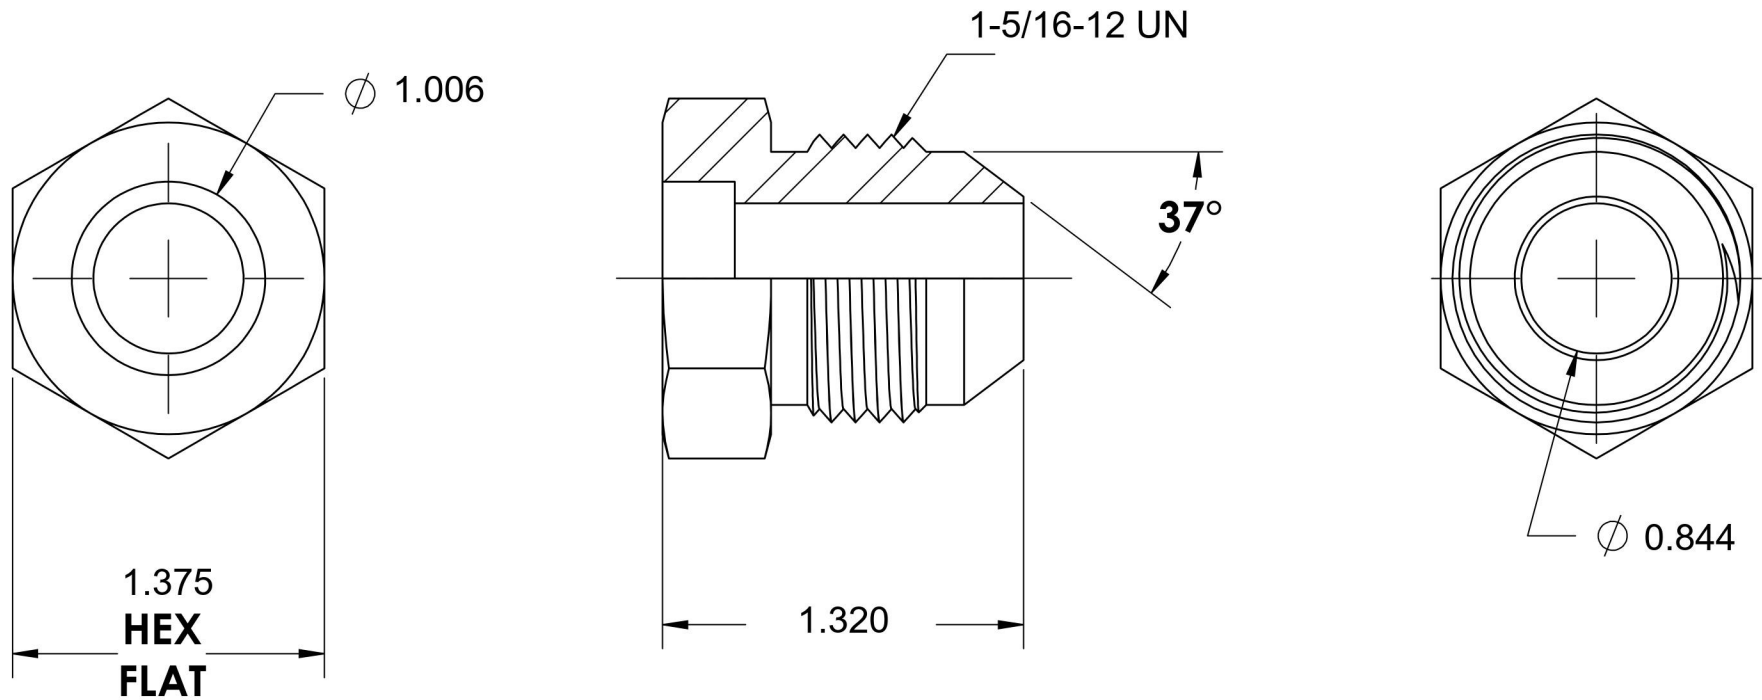

# 0403-16-16-SS

Stainless Steel, SAE J514 Tube Bore Male Flared Connector, 1" Bore x 1" Male JIC

6701 Cochran Road  
Solon, Ohio 44139  
Phone: (440) 248-1880  
Toll Free: 1-888-331-1523

<b>Temperature Rating</b>	<b>Material</b>	<b>Industry Standards</b>	<b>Series</b>
-425°F to 1200°F	316/316L Stainless Steel	SAE J514	0403-SS
<b>Pressure Rating</b>	<b>Finish</b>		<b>Series Description</b>
4000 psi	Passivated		SAE J514 Tube Bore Male Flared Connector