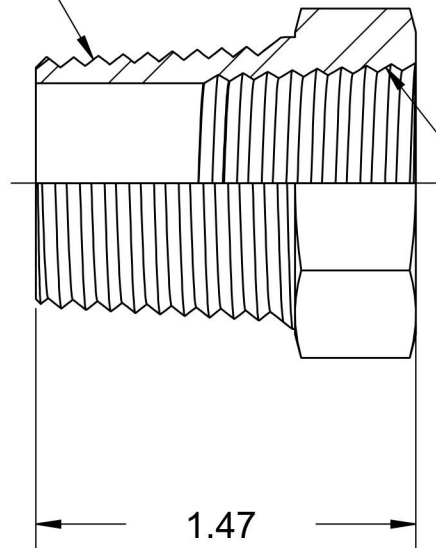

# 5406-20-12

Steel, SAE J514 Pipe Reducer Bushing, 1-1/4" Male NPTF x 3/4" Female NPTF

1-1/4-11-1/2 NPTF

3/4-14 NPTF

6701 Cochran Road  
Solon, Ohio 44139  
Phone: (440) 248-1880  
Toll Free: 1-888-331-1523

**Temperature Rating**

-65°F to 500°F

**Pressure Rating**

3000 psi

**Material**

C1045/12L14 Steel

**Finish**

Trivalent Zinc