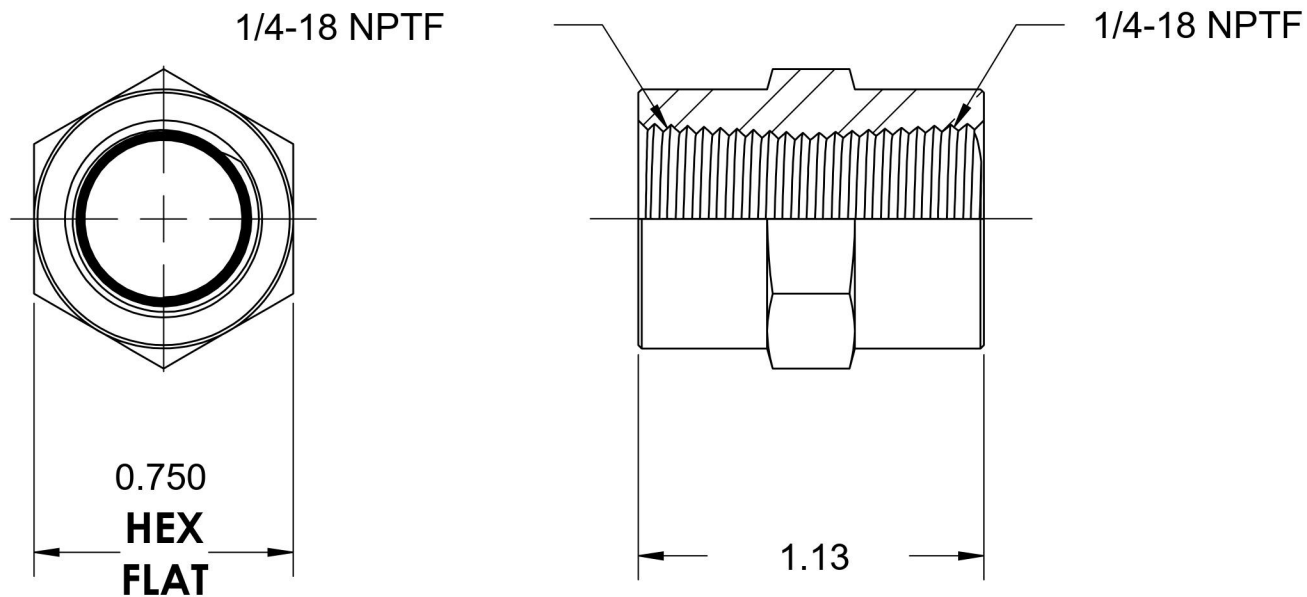

5000-04-04

Steel, SAE J514 Pipe Hex Coupling, 1/4" Female NPTF x 1/4" Female NPTF

6701 Cochran Road
Solon, Ohio 44139
Phone: (440) 248-1880
Toll Free: 1-888-331-1523

Temperature Rating -65°F to 500°F	Material C1045/12L14 Steel	Industry Standards SAE J514 , SAE J476 ASTM B633	Series 5000
Pressure Rating 6000 psi	Finish Trivalent Zinc		Series Description SAE J514 Pipe Hex Coupling