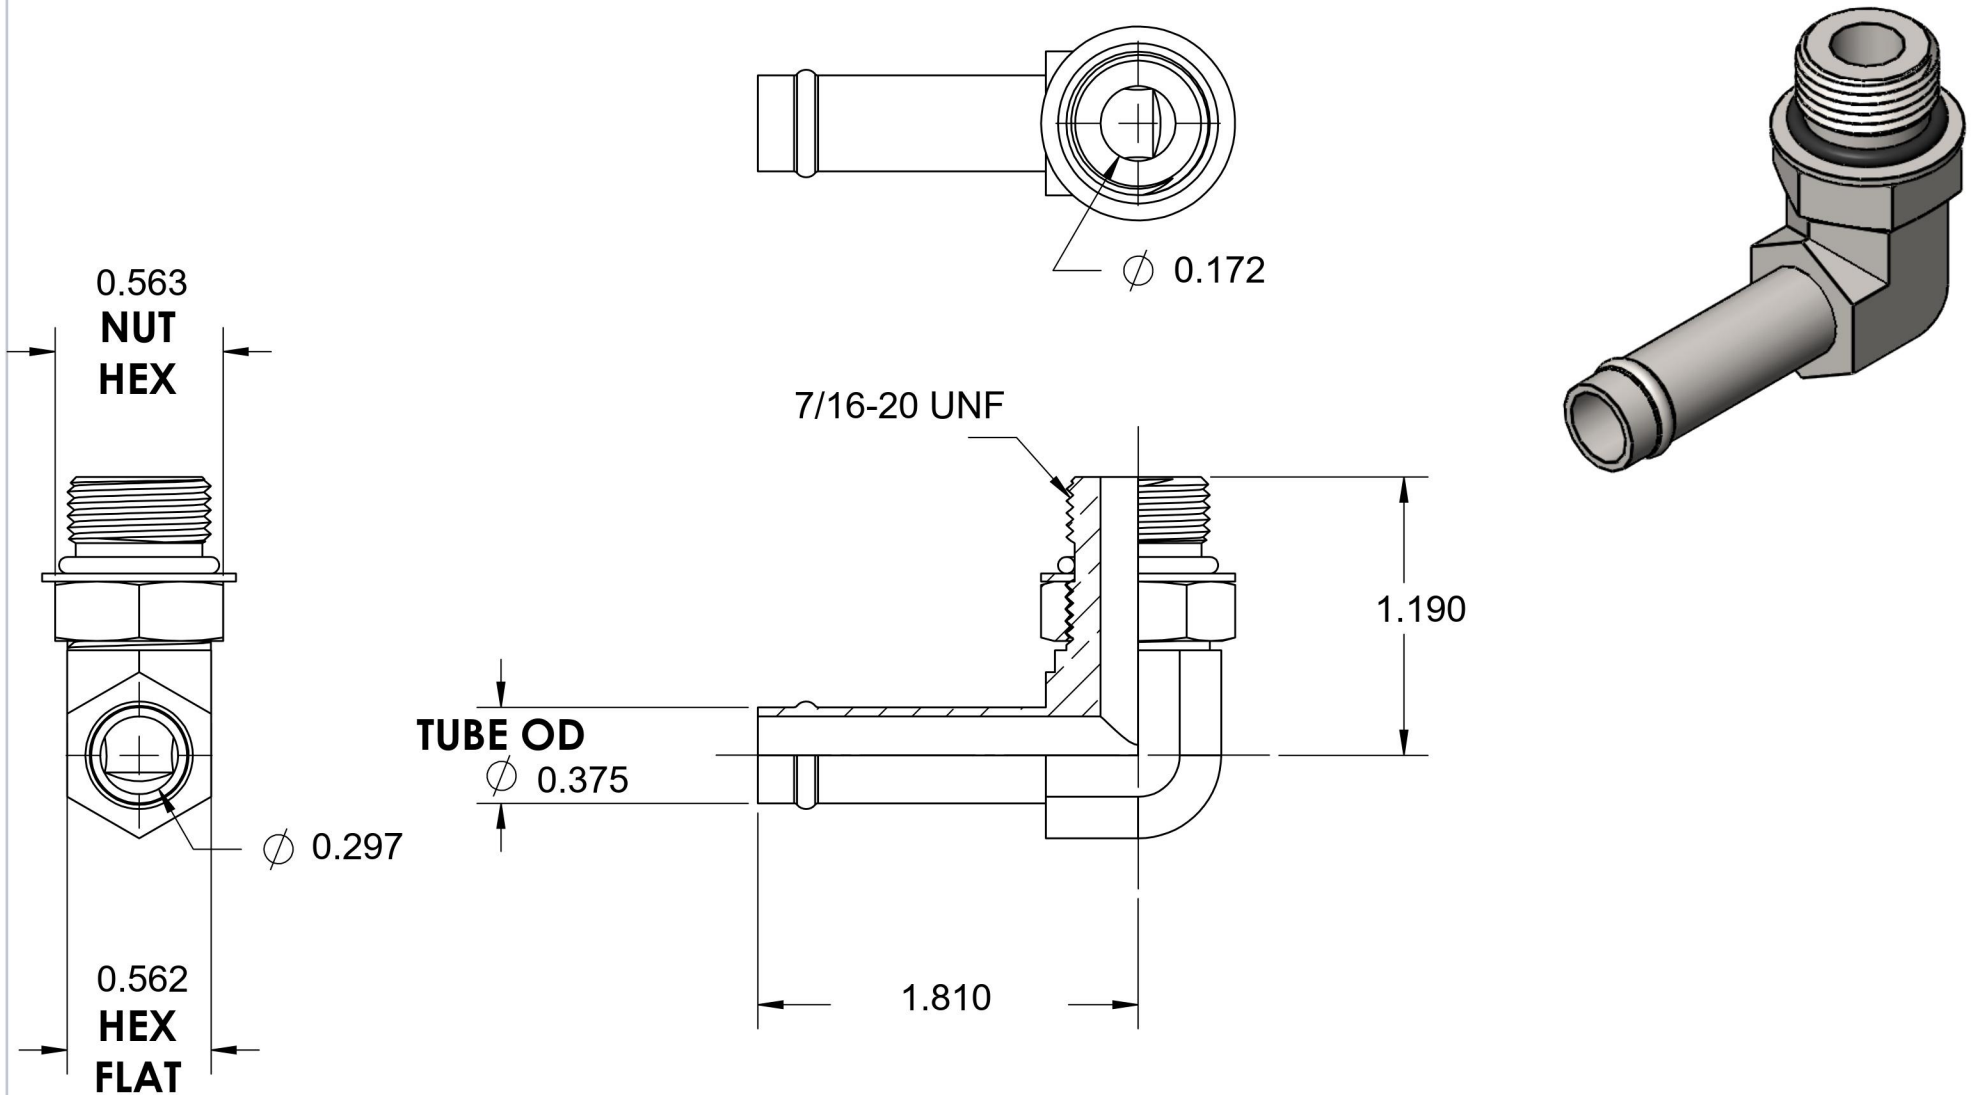

4601-06-04-NWO-SS

Stainless Steel, SAE J1231 Hose Bead 90° Adjustable Port Elbow, 3/8" Beaded Hose Barb x 7/16-20 Male Adjustable ORB

6701 Cochran Road
Solon, Ohio 44139
Phone: (440) 248-1880
Toll Free: 1-888-331-1523

Temperature Rating	Material	Industry Standards	Series
-40°F to 250°F	316/316L Stainless Steel	SAE J1231-2, SAE J1926-3 SAE J515	4601-NWO-SS
Pressure Rating	Finish		Series Description
150 psi	Passivated		SAE J1231 Hose Bead 90° Adjustable Port Elbow