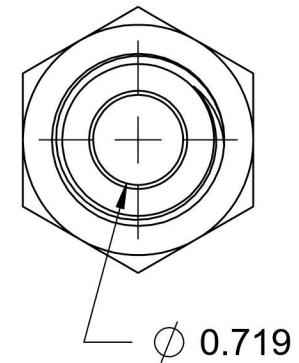

# 2700-14-14-SS

Stainless Steel, SAE J514 37° Flare Bulkhead, 7/8" Male JIC x 7/8" Male JIC

6701 Cochran Road  
Solon, Ohio 44139  
Phone: (440) 248-1880  
Toll Free: 1-888-331-1523

<b>Temperature Rating</b> -425°F to 1200°F	<b>Material</b> 316/316L Stainless Steel	<b>Industry Standards</b> SAE J514	<b>Series</b> 2700-SS
<b>Pressure Rating</b> 6000 psi	<b>Finish</b> Passivated		<b>Series Description</b> SAE J514 37° Flare Bulkhead