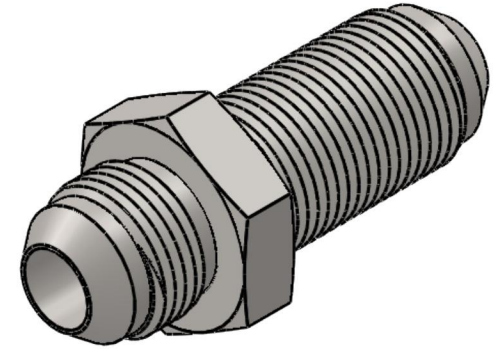

# 2700-14-14-SS

Stainless Steel, SAE J514 37° Flare Bulkhead, 7/8" Male JIC x 7/8" Male JIC

6701 Cochran Road  
Solon, Ohio 44139  
Phone: (440) 248-1880  
Toll Free: 1-888-331-1523

<b>Temperature Rating</b> -425°F to 1200°F	<b>Material</b> 316/316L Stainless Steel	<b>Industry Standards</b> SAE J514	<b>Series</b> 2700-SS
<b>Pressure Rating</b> 6000 psi	<b>Finish</b> Passivated		<b>Series Description</b> SAE J514 37° Flare Bulkhead