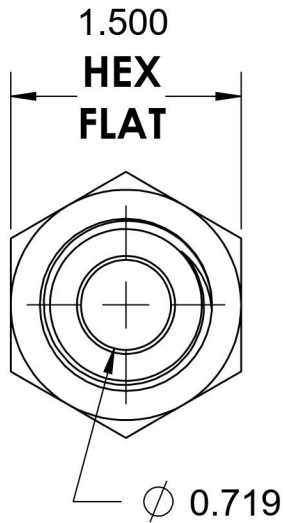

# 2700-14-14-SS

Stainless Steel, SAE J514 37° Flare Bulkhead, 7/8" Male JIC x 7/8" Male JIC

6701 Cochran Road  
Solon, Ohio 44139  
Phone: (440) 248-1880  
Toll Free: 1-888-331-1523

<b>Temperature Rating</b> -425°F to 1200°F	<b>Material</b> 316/316L Stainless Steel	<b>Industry Standards</b> SAE J514	<b>Series</b> 2700-SS
<b>Pressure Rating</b> 6000 psi	<b>Finish</b> Passivated		<b>Series Description</b> SAE J514 37° Flare Bulkhead