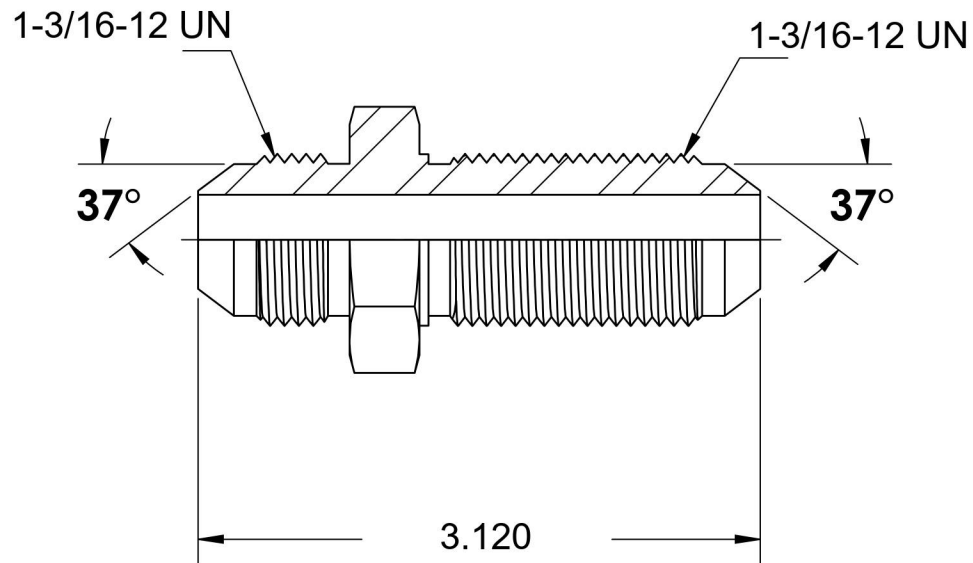

# 2700-14-14-SS

Stainless Steel, SAE J514 37° Flare Bulkhead, 7/8" Male JIC x 7/8" Male JIC

6701 Cochran Road  
Solon, Ohio 44139  
Phone: (440) 248-1880  
Toll Free: 1-888-331-1523

<b>Temperature Rating</b> -425°F to 1200°F	<b>Material</b> 316/316L Stainless Steel	<b>Industry Standards</b> SAE J514	<b>Series</b> 2700-SS
<b>Pressure Rating</b> 6000 psi	<b>Finish</b> Passivated		<b>Series Description</b> SAE J514 37° Flare Bulkhead