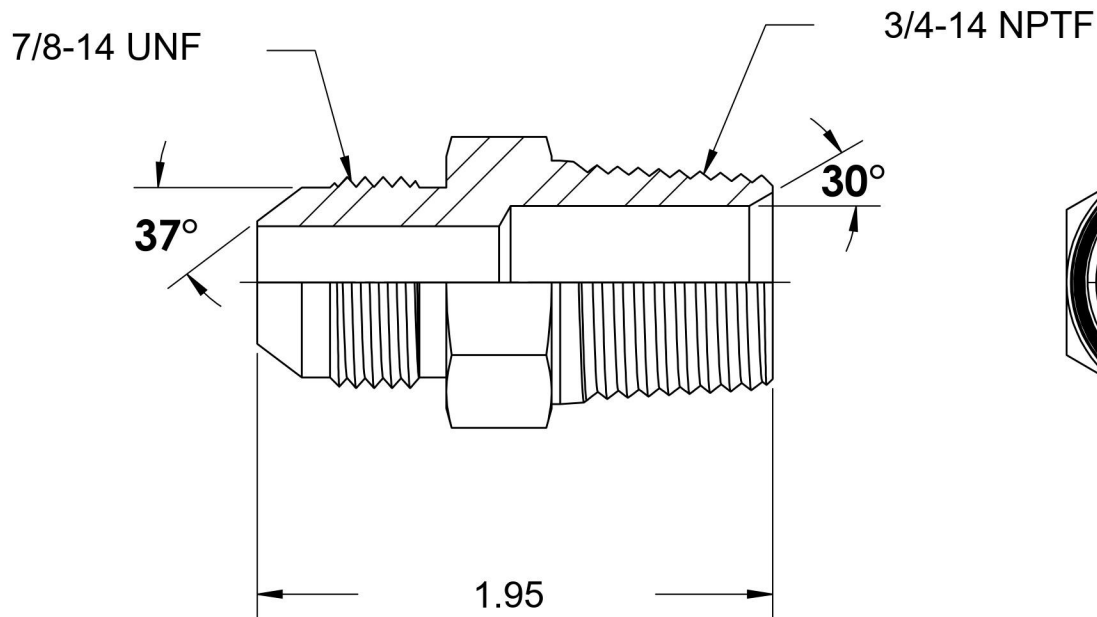

# 2404-10-12-B

Brass, SAE J514 37° Flare Male Connector, 5/8" Male JIC x 3/4" Male NPTF 30°

6701 Cochran Road  
Solon, Ohio 44139  
Phone: (440) 248-1880  
Toll Free: 1-888-331-1523

<b>Temperature Rating</b>	<b>Material</b>	<b>Industry Standards</b>	<b>Series</b>
-325°F to 400°F	C360 Brass	SAE J514 , SAE J476	2404-B
<b>Pressure Rating</b>	<b>Finish</b>		<b>Series Description</b>
2600 psi	Natural Finish		SAE J514 37° Flare Male Connector