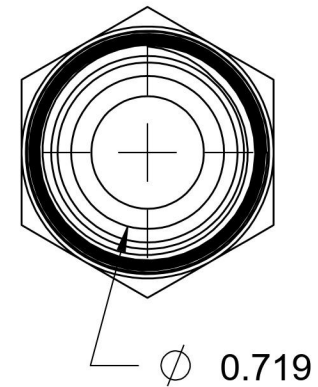

# 2404-10-12-B

Brass, SAE J514 37° Flare Male Connector, 5/8" Male JIC x 3/4" Male NPTF 30°

6701 Cochran Road  
Solon, Ohio 44139  
Phone: (440) 248-1880  
Toll Free: 1-888-331-1523

<b>Temperature Rating</b>	<b>Material</b>	<b>Industry Standards</b>	<b>Series</b>
-325°F to 400°F	C360 Brass	SAE J514 , SAE J476	2404-B
<b>Pressure Rating</b>	<b>Finish</b>		<b>Series Description</b>
2600 psi	Natural Finish		SAE J514 37° Flare Male Connector