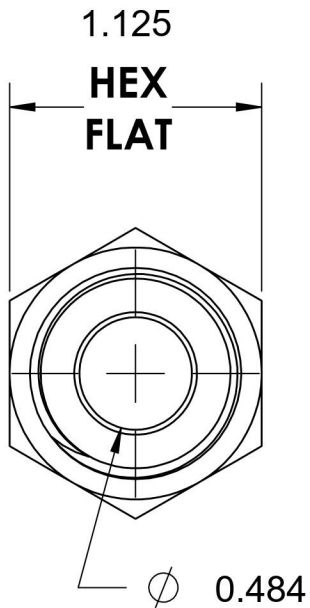

# 2404-10-12-B

Brass, SAE J514 37° Flare Male Connector, 5/8" Male JIC x 3/4" Male NPTF 30°

6701 Cochran Road  
Solon, Ohio 44139  
Phone: (440) 248-1880  
Toll Free: 1-888-331-1523

<b>Temperature Rating</b>	<b>Material</b>	<b>Industry Standards</b>	<b>Series</b>
-325°F to 400°F	C360 Brass	SAE J514 , SAE J476	2404-B
<b>Pressure Rating</b>	<b>Finish</b>		<b>Series Description</b>
2600 psi	Natural Finish		SAE J514 37° Flare Male Connector