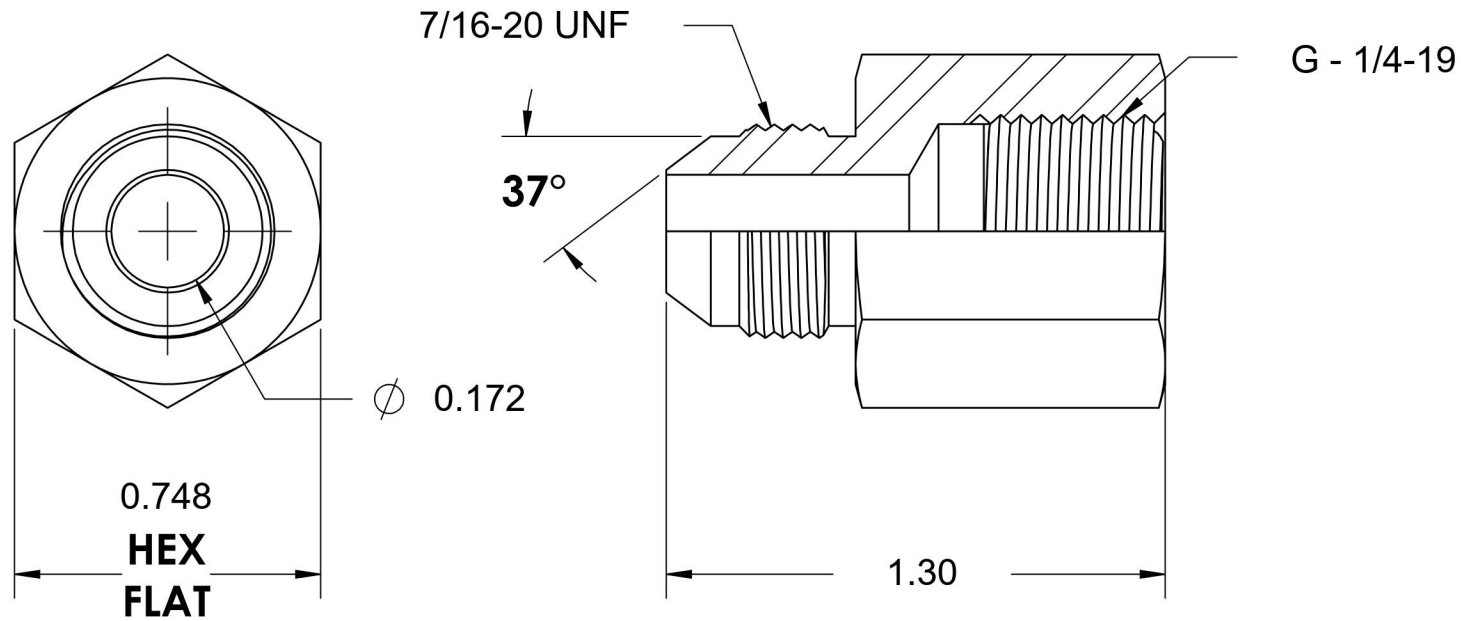

# 7003-04-04

Steel, SAE J514 37° Flare Female BSPP Port Adapter, 1/4" Male JIC x 1/4-19 Female BSPP

6701 Cochran Road  
Solon, Ohio 44139  
Phone: (440) 248-1880  
Toll Free: 1-888-331-1523

<b>Temperature Rating</b> -65°F to 500°F	<b>Material</b> C1045/12L14 Steel	<b>Industry Standards</b> SAE J514, ISO 1179 ASTM B633	<b>Series</b> 7003
<b>Pressure Rating</b> 5800 psi	<b>Finish</b> Trivalent Zinc		<b>Series Description</b> SAE J514 37° Flare Female BSPP Port Adapter