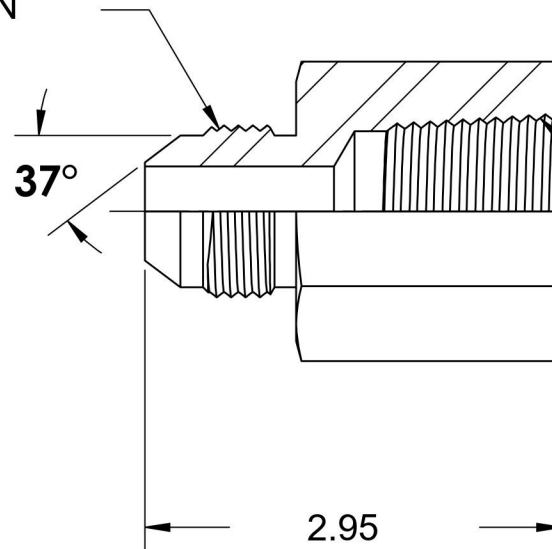

2405-32-24-SS

Stainless Steel, SAE J514 Flared Tube Female Connector, 2" Male JIC x 1-1/2" Female NPTF

2-1/2-12 UN

1-1/2-11-1/2 NPTF

6701 Cochran Road
Solon, Ohio 44139
Phone: (440) 248-1880
Toll Free: 1-888-331-1523

Temperature Rating

-425°F to 1200°F

Material

316/316L Stainless Steel

Industry Standards

SAE J514 , SAE J476

Series

2405-SS

Pressure Rating

1500 psi

Finish

Passivated

Series Description

SAE J514 Flared Tube
Female Connector