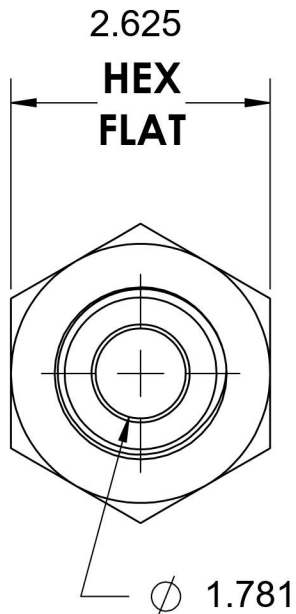

2405-32-24-SS

Stainless Steel, SAE J514 Flared Tube Female Connector, 2" Male JIC x 1-1/2" Female NPTF

2-1/2-12 UN

1-1/2-11-1/2 NPTF

6701 Cochran Road
Solon, Ohio 44139
Phone: (440) 248-1880
Toll Free: 1-888-331-1523