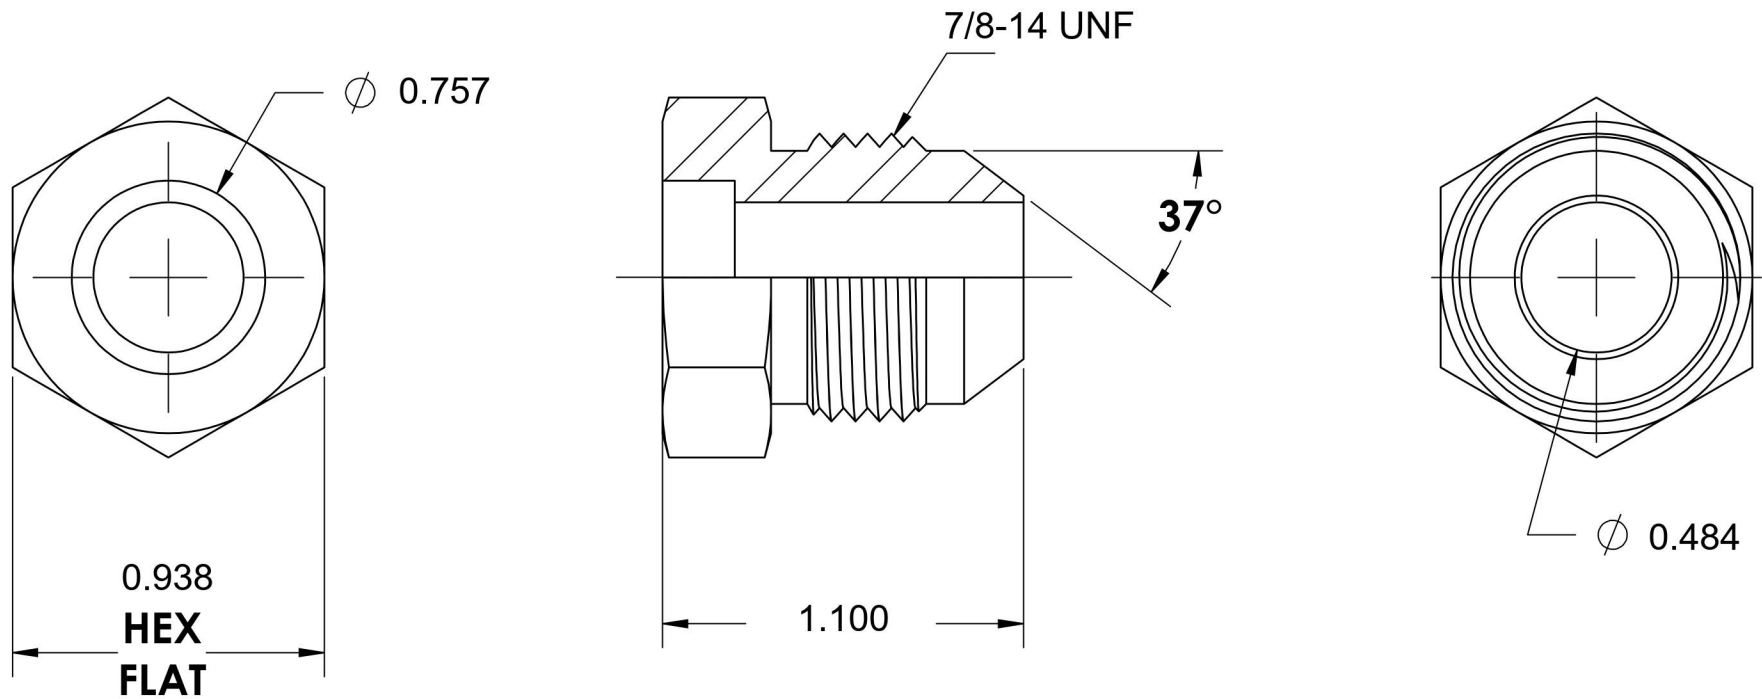

# 0403-12-10

Steel, SAE J514 Tube Bore Male Flared Connector, 3/4" Bore x 5/8" Male JIC

6701 Cochran Road  
Solon, Ohio 44139  
Phone: (440) 248-1880  
Toll Free: 1-888-331-1523

<b>Temperature Rating</b>	<b>Material</b>	<b>Industry Standards</b>	<b>Series</b>
-65°F to 500°F	1018/1020 Steel	SAE J514	0403
<b>Pressure Rating</b>	<b>Finish</b>		<b>Series Description</b>
5000 psi	Oil Dipped		SAE J514 Tube Bore Male Flared Connector