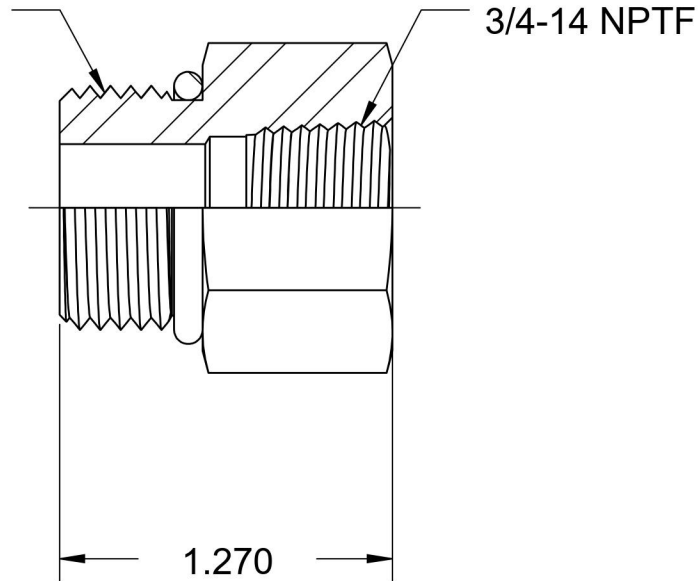

6405-24-12-O

Steel, SAE J1926 O-Ring Boss Female Adapter, 1-7/8-12 Male ORB x 3/4" Female NPTF

1-7/8-12 UN

6701 Cochran Road
Solon, Ohio 44139
Phone: (440) 248-1880
Toll Free: 1-888-331-1523

Temperature Rating

-40°F to 250°F

Pressure Rating

3000 psi

Material

C1045 / 12L14 Steel

Finish

Trivalent Zinc

Industry Standards