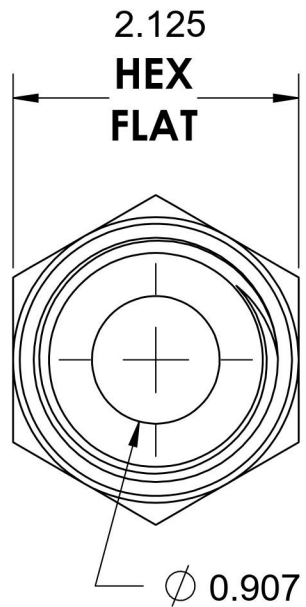

6405-24-12-O

Steel, SAE J1926 O-Ring Boss Female Adapter, 1-7/8-12 Male ORB x 3/4" Female NPTF

1-7/8-12 UN

6701 Cochran Road
Solon, Ohio 44139
Phone: (440) 248-1880
Toll Free: 1-888-331-1523

Temperature Rating