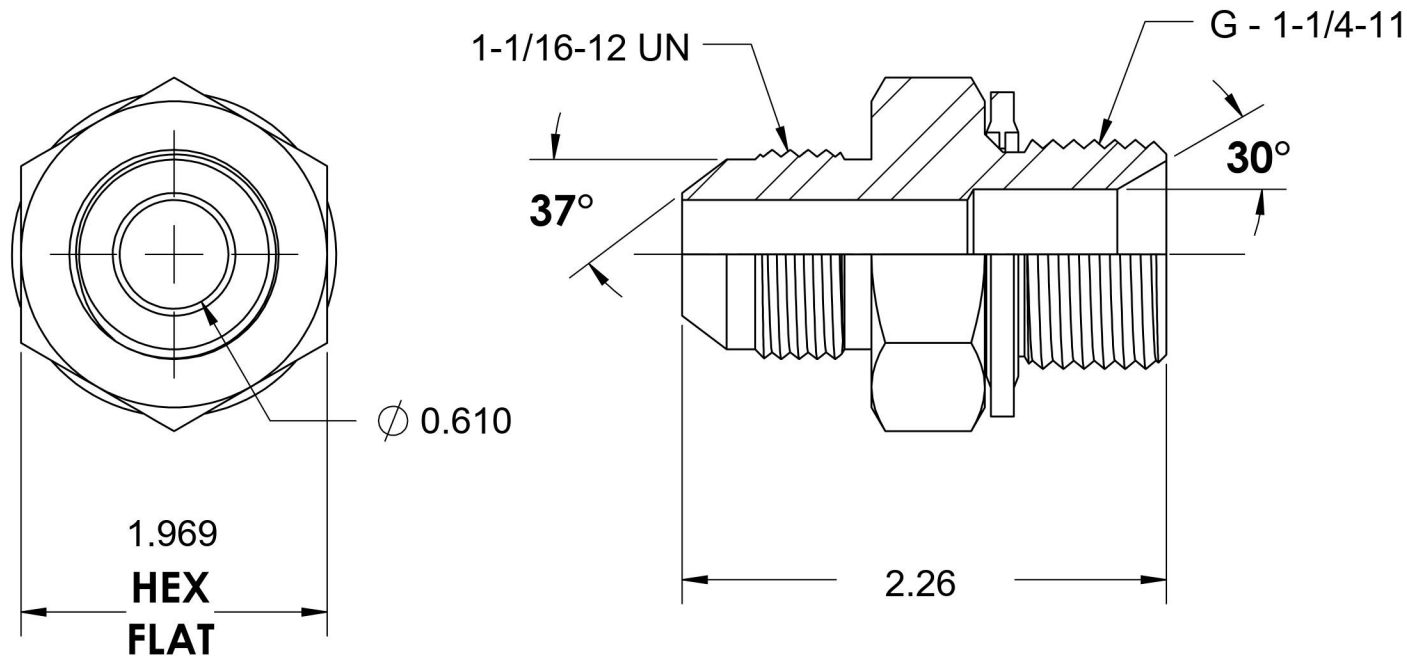

7002-12-20-SS-BS

Stainless Steel, SAE J514 37° Flare BSPP Type (D) Bonded Seal Port/Line Adapter, 3/4" Male JIC x 1-1/4-11 Male BSPP 60° Line/Port

6701 Cochran Road
Solon, Ohio 44139
Phone: (440) 248-1880
Toll Free: 1-888-331-1523

Temperature Rating	Material	Industry Standards	Series
-22°F to 257°F	316/316L Stainless Steel	SAE J514, ISO 1179	7002-BS-SS
Pressure Rating	Finish		Series Description
1500 psi	Passivated		SAE J514 37° Flare BSPP Type (D) Bonded Seal Port/Line Adapter