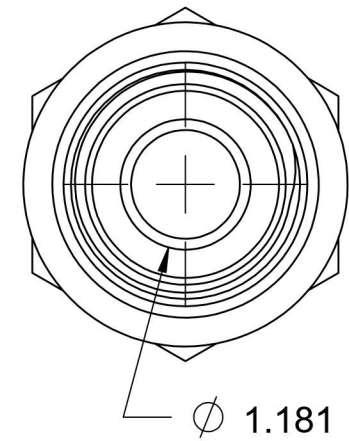

7002-12-20-SS-BS

Stainless Steel, SAE J514 37° Flare BSPP Type (D) Bonded Seal Port/Line Adapter, 3/4" Male JIC x 1-1/4-11 Male BSPP 60° Line/Port

6701 Cochran Road
Solon, Ohio 44139
Phone: (440) 248-1880
Toll Free: 1-888-331-1523