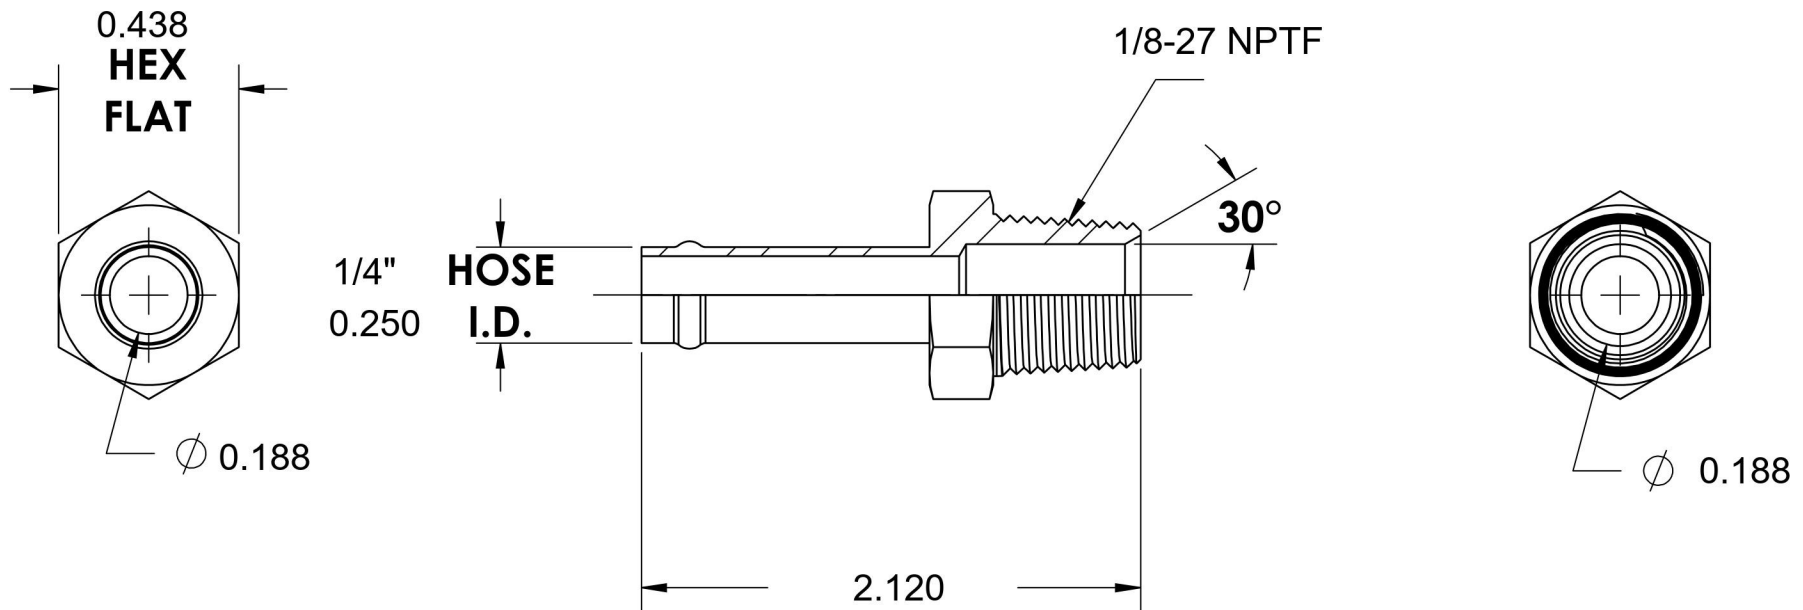

4404-04-02-SS

Stainless Steel, SAE J1231 Hose Bead Male Connector, 1/4" Beaded Hose Barb x 1/8" Male NPTF 30°

6701 Cochran Road
Solon, Ohio 44139
Phone: (440) 248-1880
Toll Free: 1-888-331-1523

Temperature Rating	Material	Industry Standards	Series
-425°F to 1200°F	316/316L Stainless Steel	SAE J1231, SAE J476	4404-SS
Pressure Rating	Finish		Series Description
150 psi	Passivated		SAE J1231 Hose Bead Male Connector