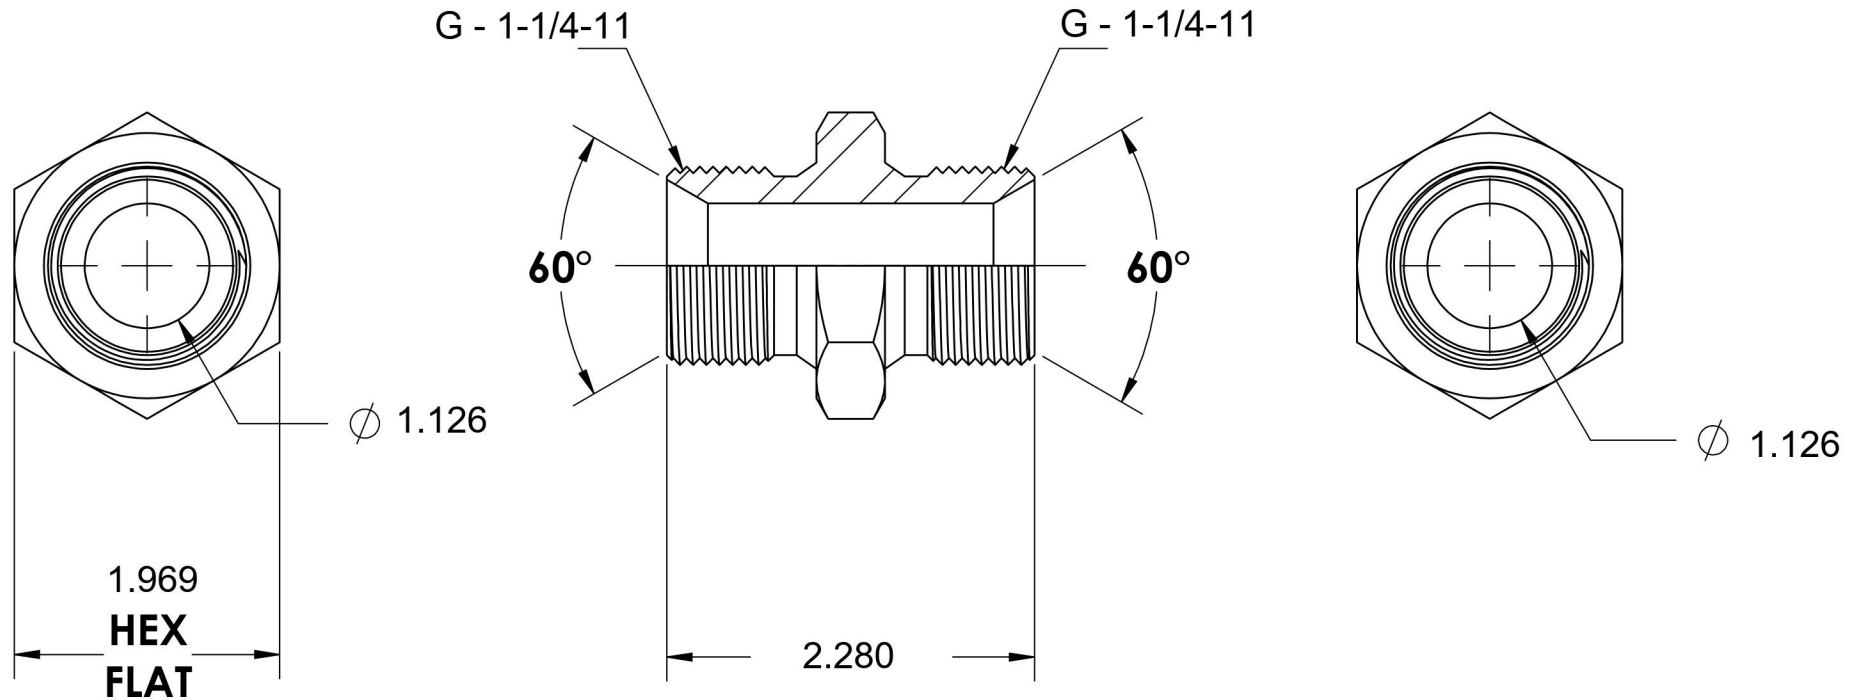

9022-20-20

Steel, ISO 1179 BSPP Port/Line Union, 1-1/4-11 Male BSPP 60° Line/Port x 1-1/4-11 Male BSPP 60° Line/Port

6701 Cochran Road
Solon, Ohio 44139
Phone: (440) 248-1880
Toll Free: 1-888-331-1523

Temperature Rating

-65°F to 500°F

Pressure Rating

1500 psi

Material

C1045/12L14 Steel

Finish

Trivalent Zinc

Industry Standards