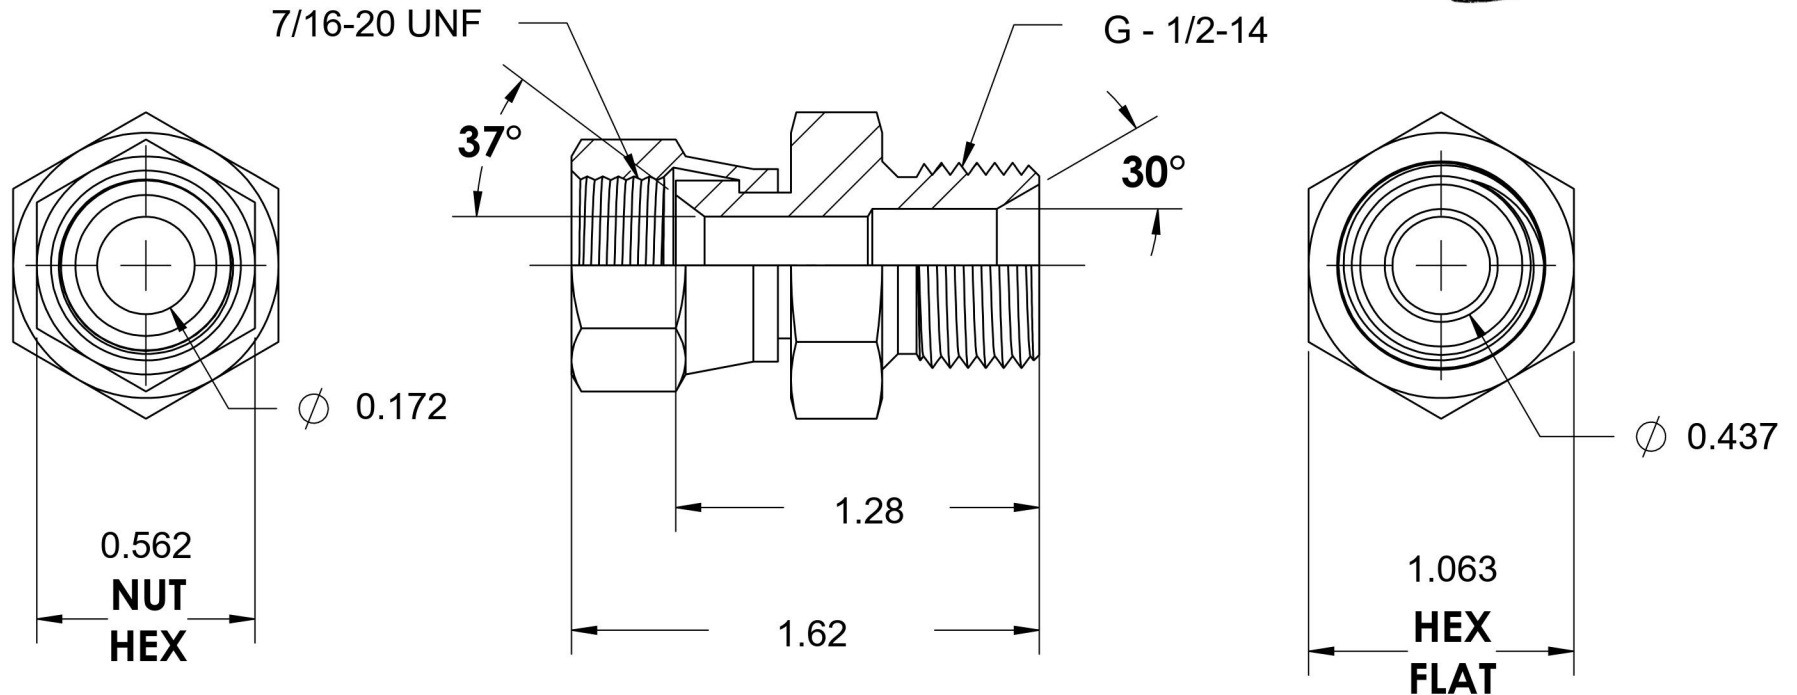

7022-04-08

Steel, SAE J514 37° Flare Swivel Male BSPB Port/Line Connector, 1/4" Female JIC Swivel x 1/2-14 Male BSPB 60° Line/Port

6701 Cochran Road
Solon, Ohio 44139
Phone: (440) 248-1880
Toll Free: 1-888-331-1523

Temperature Rating

-65°F to 500°F

Pressure Rating

2900 psi

Material

C1045 / 12L14 Steel

Finish

Trivalent Zinc

Industry Standards

SAE J514, ISO 1179

ISO 8434-6, ASTM B633

Series

7022

Series Description

SAE J514 37° Flare Swivel Male
BSPB Port/Line Connector