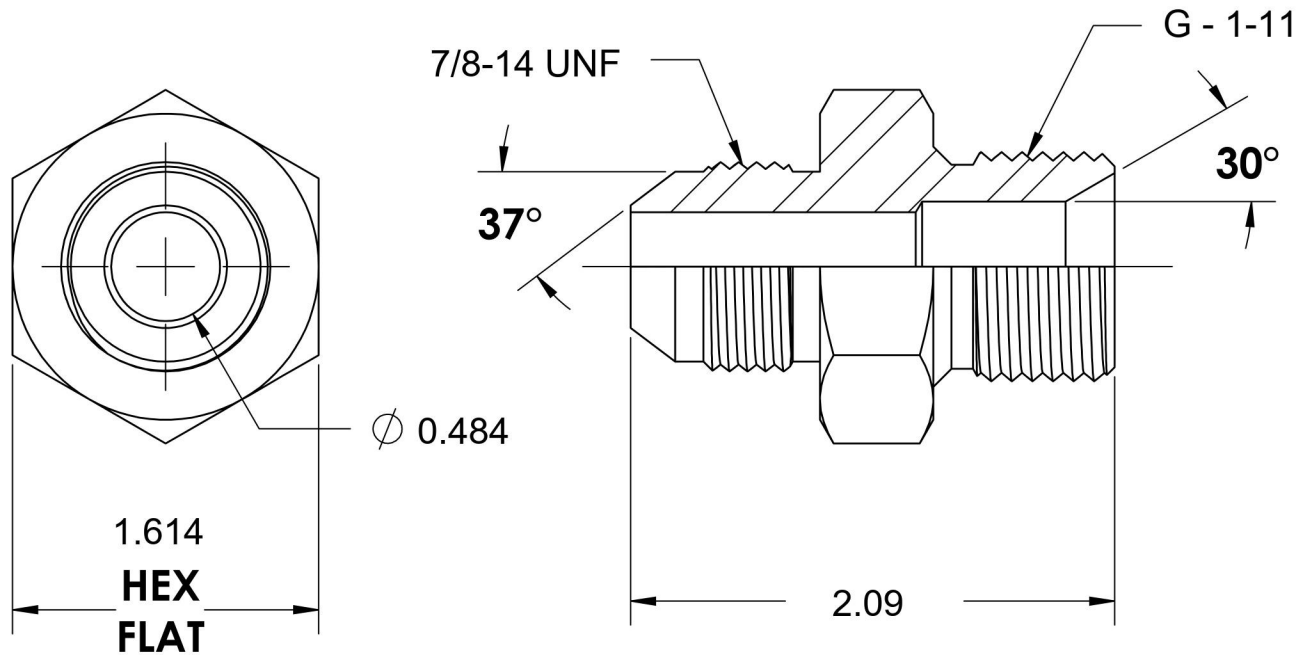

# 7002-10-16-SS

Stainless Steel, SAE J514 37° Flare Male BSPP Port/Line Connector, 5/8" Male JIC x 1-11 Male BSPP 60° Line/Port

6701 Cochran Road  
Solon, Ohio 44139  
Phone: (440) 248-1880  
Toll Free: 1-888-331-1523

<b>Temperature Rating</b>	<b>Material</b>	<b>Industry Standards</b>	<b>Series</b>
-425°F to 1200°F	316/316L Stainless Steel	SAE J514, ISO 1179	7002-SS
<b>Pressure Rating</b>	<b>Finish</b>	ISO 8434-6	<b>Series Description</b>
1700 psi	Passivated		SAE J514 37° Flare Male BSPP Port/Line Connector