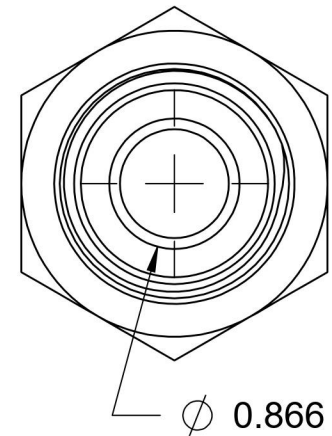

# 7002-10-16-SS

Stainless Steel, SAE J514 37° Flare Male BSPP Port/Line Connector, 5/8" Male JIC x 1-11 Male BSPP 60° Line/Port

6701 Cochran Road  
Solon, Ohio 44139  
Phone: (440) 248-1880  
Toll Free: 1-888-331-1523

<b>Temperature Rating</b>	<b>Material</b>	<b>Industry Standards</b>	<b>Series</b>
-425°F to 1200°F	316/316L Stainless Steel	SAE J514, ISO 1179	7002-SS
<b>Pressure Rating</b>	<b>Finish</b>	ISO 8434-6	<b>Series Description</b>
1700 psi	Passivated		SAE J514 37° Flare Male BSPP Port/Line Connector