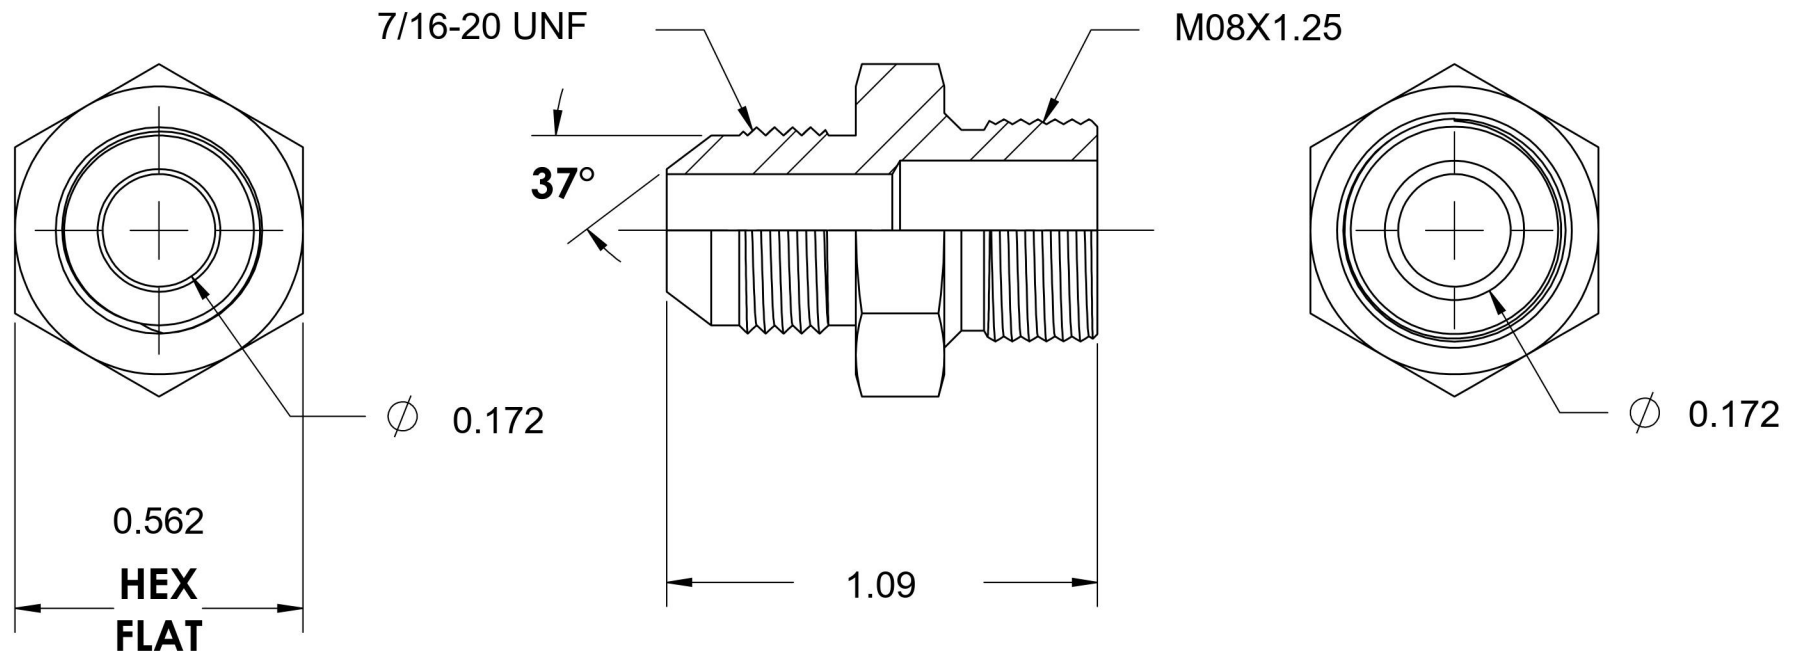

# 7005-04-08X1.25

Steel, SAE J514 37° Flare Male Metric Port/Line Connector, 1/4" Male JIC x M08X1.25 Male Metric 60° Line/Port

6701 Cochran Road  
Solon, Ohio 44139  
Phone: (440) 248-1880  
Toll Free: 1-888-331-1523

<b>Temperature Rating</b>	<b>Material</b>	<b>Industry Standards</b>	<b>Series</b>
-65°F to 500°F	C1045/12L14 Steel	SAE J514, ISO 9974	7005
<b>Pressure Rating</b>	<b>Finish</b>	ASTM B633	<b>Series Description</b>
6000 psi	Trivalent Zinc		SAE J514 37° Flare Male Metric Port/Line Connector