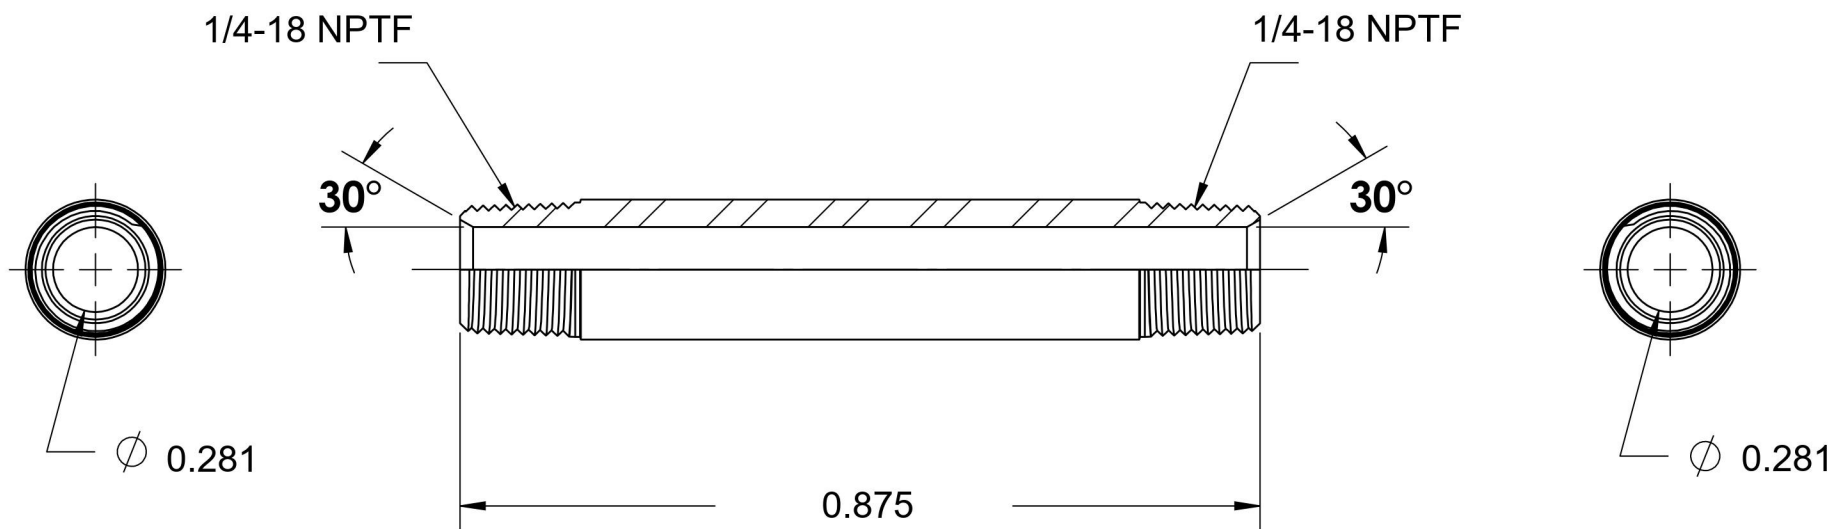

5404-N-04X0.875

Steel, SAE J514 Pipe Long Nipple, 1/4" Male NPTF 30° x 1/4" Male NPTF 30°

6701 Cochran Road
Solon, Ohio 44139
Phone: (440) 248-1880
Toll Free: 1-888-331-1523

Temperature Rating	Material	Industry Standards	Series
-65°F to 500°F	C1045/12L14 Steel	SAE J514, SAE J476 ASTM B633	5404-N
Pressure Rating	Finish		Series Description
6000 psi	Trivalent Zinc		SAE J514 Pipe Long Nipple