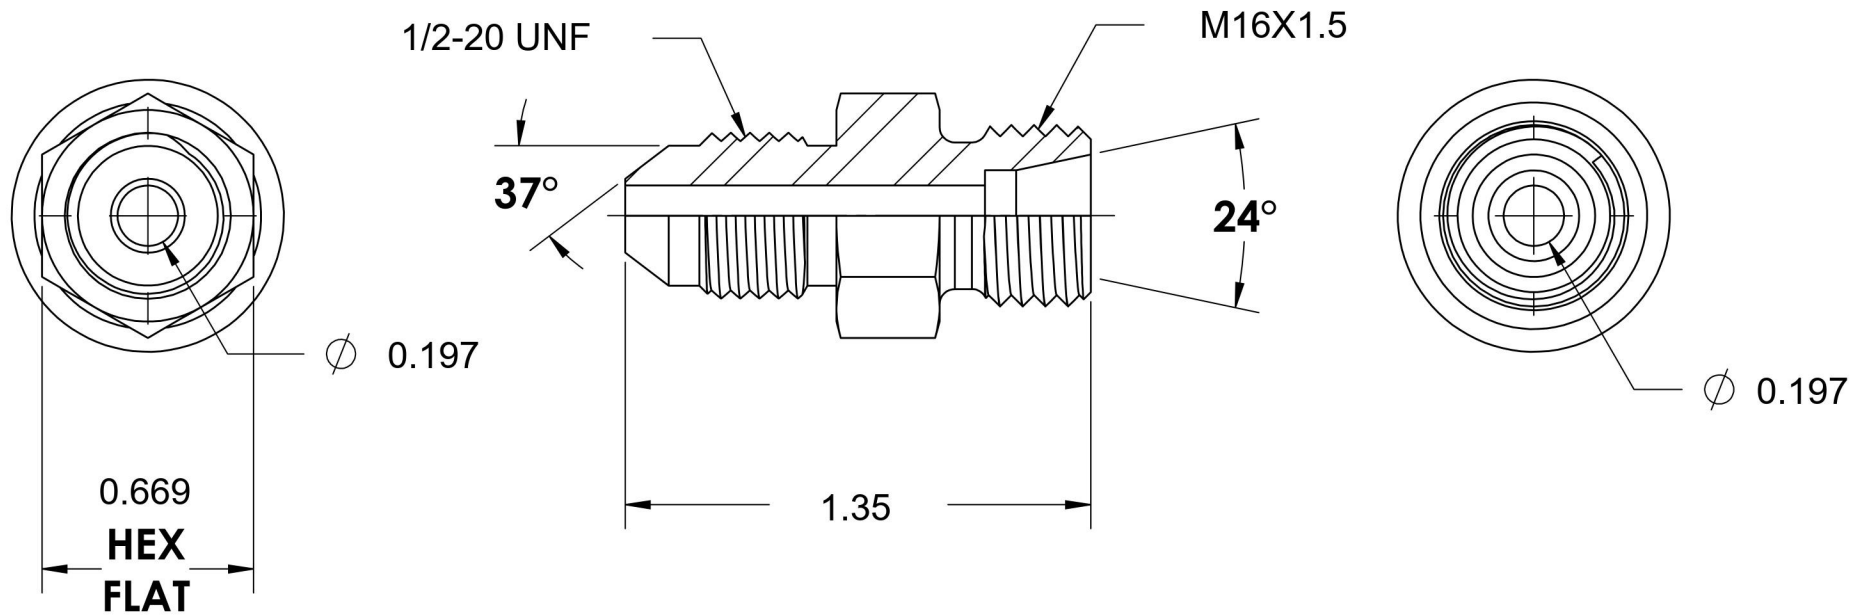

# 7005-05-S08-16-SS

Stainless Steel, SAE J514 37° Flare/ISO 8434-1 Heavy Series Male Adapter, 5/16" Male JIC x M16X1.5 Male DIN

6701 Cochran Road  
Solon, Ohio 44139  
Phone: (440) 248-1880  
Toll Free: 1-888-331-1523

<b>Temperature Rating</b>	<b>Material</b>	<b>Industry Standards</b>	<b>Series</b>
-425°F to 1200°F	316/316L Stainless Steel	SAE J514, ISO 8434-1 DIN 2353	7005-DIN HEAVY-SS
<b>Pressure Rating</b>	<b>Finish</b>		<b>Series Description</b>
6000 psi	Passivated		SAE J514 37° Flare/ISO 8434-1 Heavy Series Male Adapter