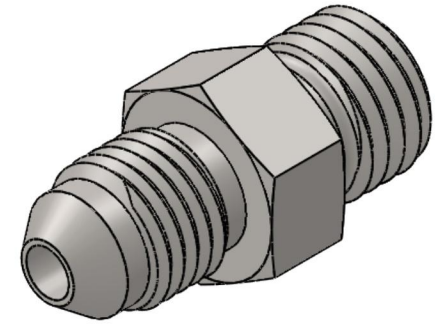

# 7005-05-S08-16-SS

Stainless Steel, SAE J514 37° Flare/ISO 8434-1 Heavy Series Male Adapter, 5/16" Male JIC x M16X1.5 Male DIN

6701 Cochran Road  
Solon, Ohio 44139  
Phone: (440) 248-1880  
Toll Free: 1-888-331-1523

<b>Temperature Rating</b>	<b>Material</b>	<b>Industry Standards</b>	<b>Series</b>
-425°F to 1200°F	316/316L Stainless Steel	SAE J514, ISO 8434-1 DIN 2353	7005-DIN HEAVY-SS
<b>Pressure Rating</b>	<b>Finish</b>		<b>Series Description</b>
6000 psi	Passivated		SAE J514 37° Flare/ISO 8434-1 Heavy Series Male Adapter