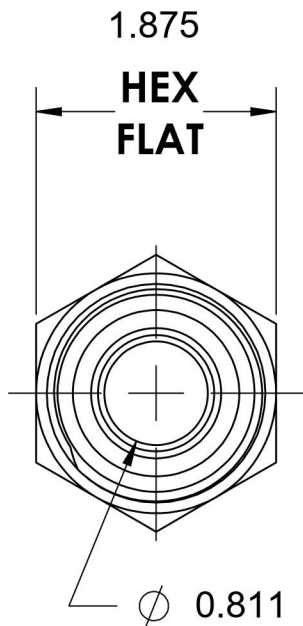

# FS6400-16-20-O-SS

Stainless Steel, SAE J1453 O-Ring Face Seal Port Connector, 1" Male ORFS x 1-5/8-12 Male ORB

6701 Cochran Road  
Solon, Ohio 44139  
Phone: (440) 248-1880  
Toll Free: 1-888-331-1523