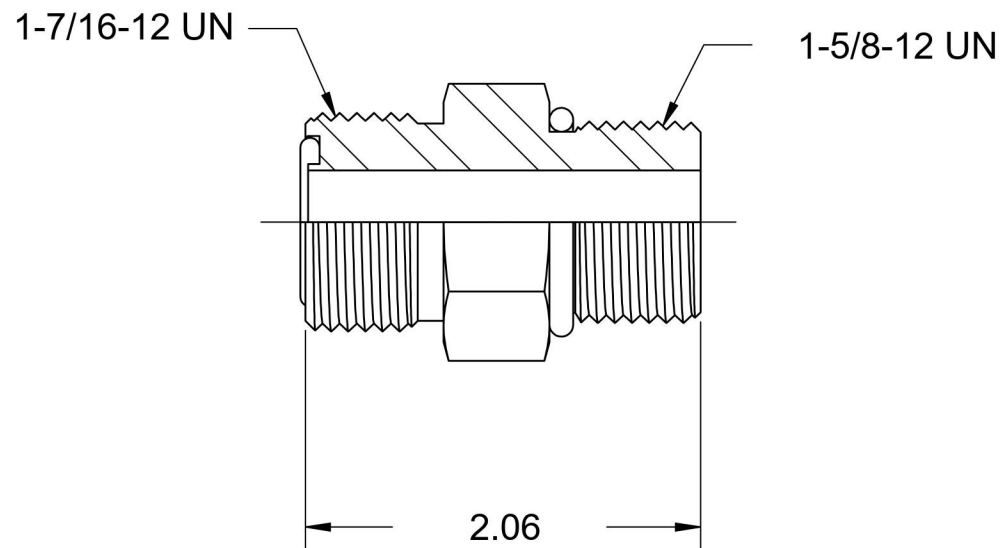

# FS6400-16-20-O-SS

Stainless Steel, SAE J1453 O-Ring Face Seal Port Connector, 1" Male ORFS x 1-5/8-12 Male ORB

6701 Cochran Road  
Solon, Ohio 44139  
Phone: (440) 248-1880  
Toll Free: 1-888-331-1523

<b>Temperature Rating</b>	<b>Material</b>	<b>Industry Standards</b>	<b>Series</b>
-40°F to 250°F	316/316L Stainless Steel	SAE J1453, SAE J1926-2	FS6400-O-SS
<b>Pressure Rating</b>	<b>Finish</b>		<b>Series Description</b>
6000 psi	Passivated		SAE J1453 O-Ring Face Seal Port Connector