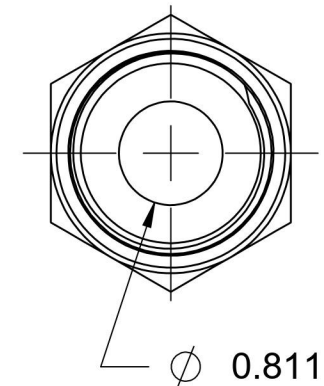

# FS6400-16-20-O-SS

Stainless Steel, SAE J1453 O-Ring Face Seal Port Connector, 1" Male ORFS x 1-5/8-12 Male ORB

6701 Cochran Road  
Solon, Ohio 44139  
Phone: (440) 248-1880  
Toll Free: 1-888-331-1523

<b>Temperature Rating</b>	<b>Material</b>	<b>Industry Standards</b>	<b>Series</b>
-40°F to 250°F	316/316L Stainless Steel	SAE J1453, SAE J1926-2	FS6400-O-SS
<b>Pressure Rating</b>	<b>Finish</b>		<b>Series Description</b>
6000 psi	Passivated		SAE J1453 O-Ring Face Seal Port Connector