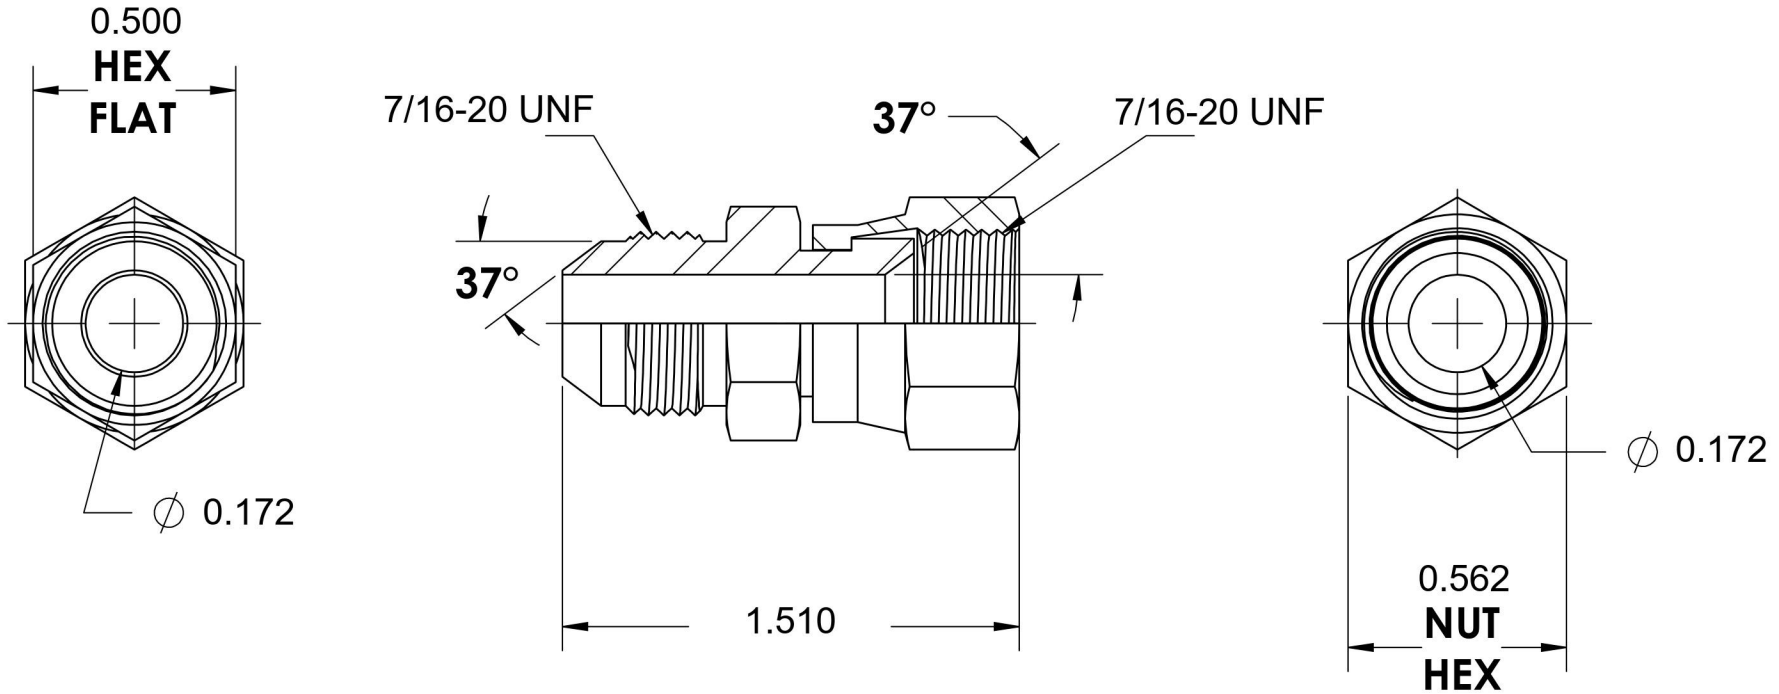

# 6504-04-04-SS

Stainless Steel, SAE J514 37° Flare Swivel Adapter, 1/4" Male JIC x 1/4" Female JIC Swivel

6701 Cochran Road  
Solon, Ohio 44139  
Phone: (440) 248-1880  
Toll Free: 1-888-331-1523

**Temperature Rating**

-425°F to 1200°F

**Pressure Rating**

7700 psi

**Material**

316/316L Stainless Steel

**Finish**

Passivated

**Industry Standards**

SAE J514

**Series**

6504-SS

**Series Description**

SAE J514 37° Flare Swivel Adapter