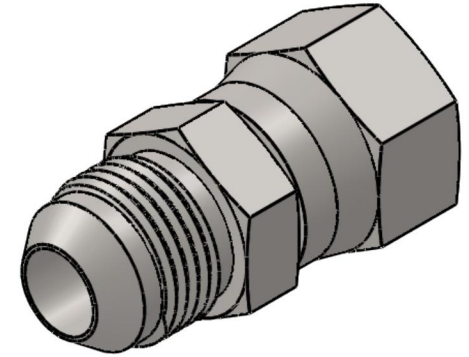

# 6504-04-04-SS

Stainless Steel, SAE J514 37° Flare Swivel Adapter, 1/4" Male JIC x 1/4" Female JIC Swivel

6701 Cochran Road  
Solon, Ohio 44139  
Phone: (440) 248-1880  
Toll Free: 1-888-331-1523

**Temperature Rating**

-425°F to 1200°F

**Pressure Rating**

7700 psi

**Material**

316/316L Stainless Steel

**Finish**

Passivated

**Industry Standards**

SAE J514

**Series**

6504-SS

**Series Description**

SAE J514 37° Flare Swivel Adapter