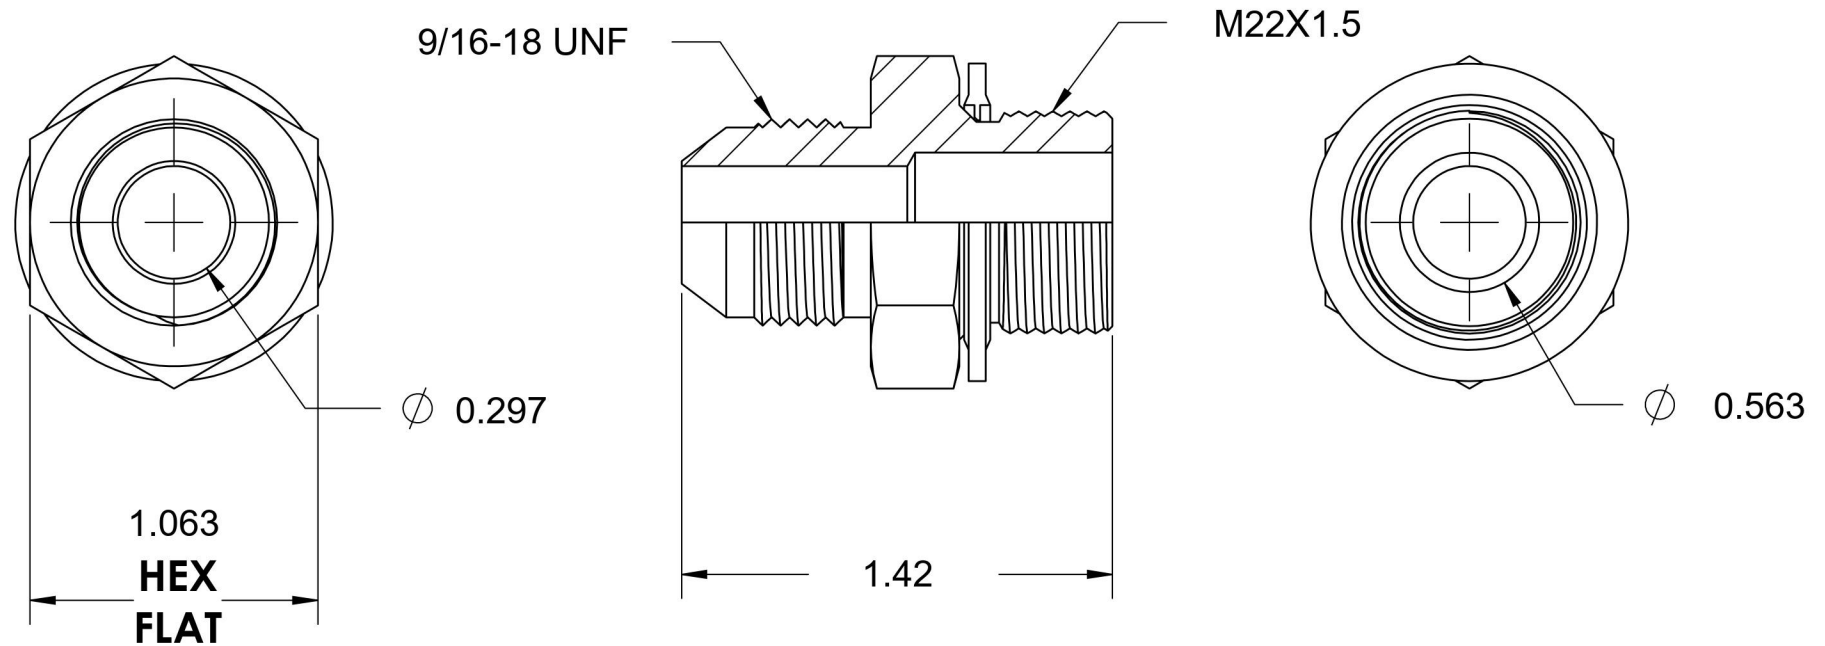

# 7005-06-22-BS

Steel, SAE J514 37° Flare Metric Type (D) Bonded Seal Port/Line Connector, 3/8" Male JIC x M22X1.5 Male Metric 60° Line/Port

6701 Cochran Road  
Solon, Ohio 44139  
Phone: (440) 248-1880  
Toll Free: 1-888-331-1523

**Temperature Rating**

-40°F to 250°F

**Pressure Rating**

6000 psi

**Material**

C1045/12L14 Steel

**Finish**

Trivalent Zinc

**Industry Standards**

SAE J514, ISO 9974

ASTM B633

**Series**

7005-BS

**Series Description**

SAE J514 37° Flare Metric Type (D)  
Bonded Seal Port/Line Connector