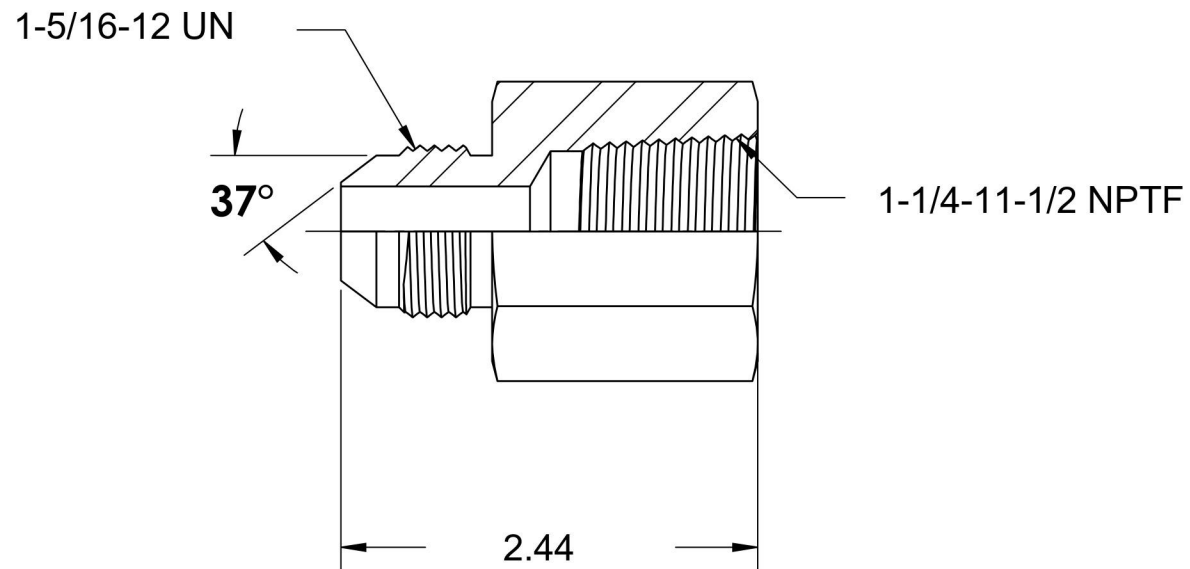

2405-16-20-SS

Stainless Steel, SAE J514 Flared Tube Female Connector, 1" Male JIC x 1-1/4" Female NPTF

6701 Cochran Road
Solon, Ohio 44139
Phone: (440) 248-1880
Toll Free: 1-888-331-1523

Temperature Rating -425°F to 1200°F	Material 316/316L Stainless Steel	Industry Standards SAE J514 , SAE J476	Series 2405-SS
Pressure Rating 2500 psi	Finish Passivated		Series Description SAE J514 Flared Tube Female Connector