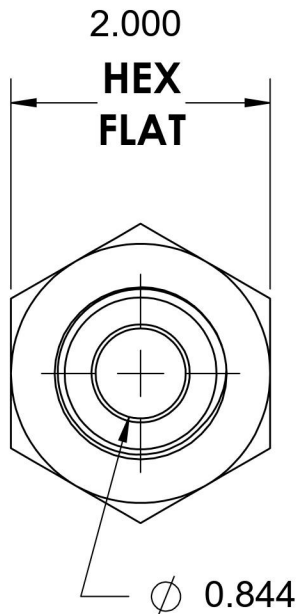

2405-16-20-SS

Stainless Steel, SAE J514 Flared Tube Female Connector, 1" Male JIC x 1-1/4" Female NPTF

6701 Cochran Road
Solon, Ohio 44139
Phone: (440) 248-1880
Toll Free: 1-888-331-1523

Temperature Rating -425°F to 1200°F	Material 316/316L Stainless Steel	Industry Standards SAE J514 , SAE J476	Series 2405-SS
Pressure Rating 2500 psi	Finish Passivated		Series Description SAE J514 Flared Tube Female Connector