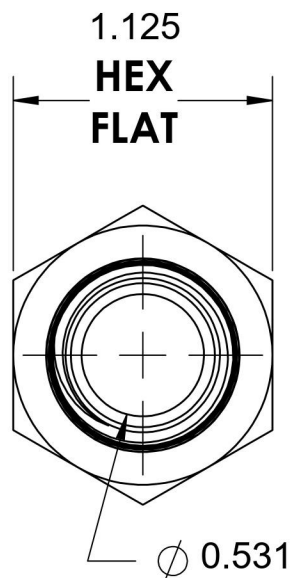

# 5405-08-08-B

## Brass, SAE J514 Pipe Expander, 1/2" Male NPTF 30° x 1/2" Female NPTF

6701 Cochran Road  
Solon, Ohio 44139  
Phone: (440) 248-1880  
Toll Free: 1-888-331-1523

<b>Temperature Rating</b> -325°F to 400°F	<b>Material</b> C36000 Brass	<b>Industry Standards</b> SAE J514 , SAE J476	<b>Series</b> 5405-B
<b>Pressure Rating</b> 3200 psi	<b>Finish</b> Natural Finish		<b>Series Description</b> SAE J514 Pipe Expander