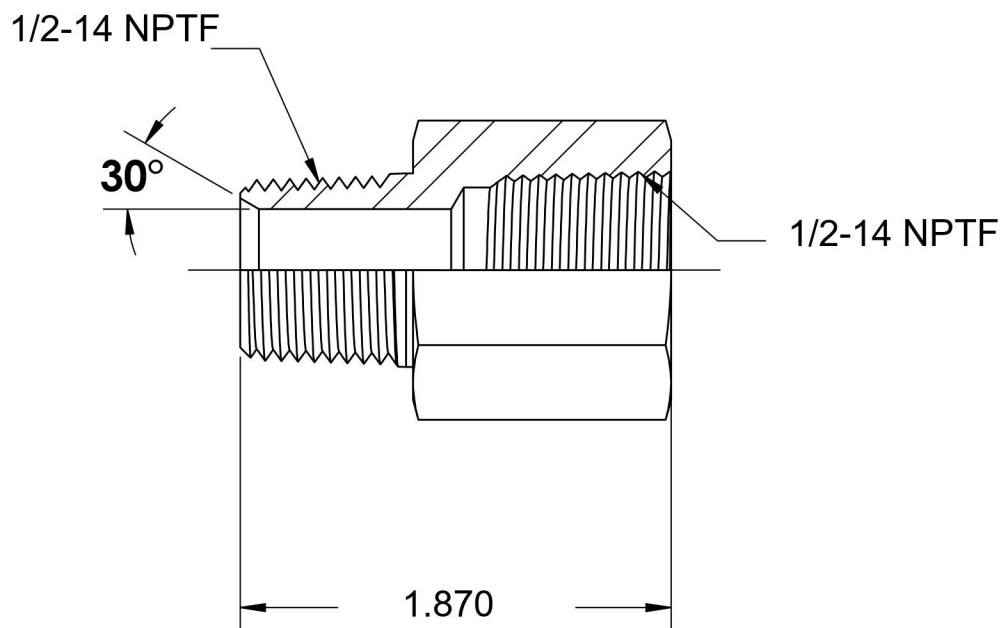

# 5405-08-08-B

## Brass, SAE J514 Pipe Expander, 1/2" Male NPTF 30° x 1/2" Female NPTF

6701 Cochran Road  
Solon, Ohio 44139  
Phone: (440) 248-1880  
Toll Free: 1-888-331-1523

<b>Temperature Rating</b> -325°F to 400°F	<b>Material</b> C36000 Brass	<b>Industry Standards</b> SAE J514 , SAE J476	<b>Series</b> 5405-B
<b>Pressure Rating</b> 3200 psi	<b>Finish</b> Natural Finish		<b>Series Description</b> SAE J514 Pipe Expander