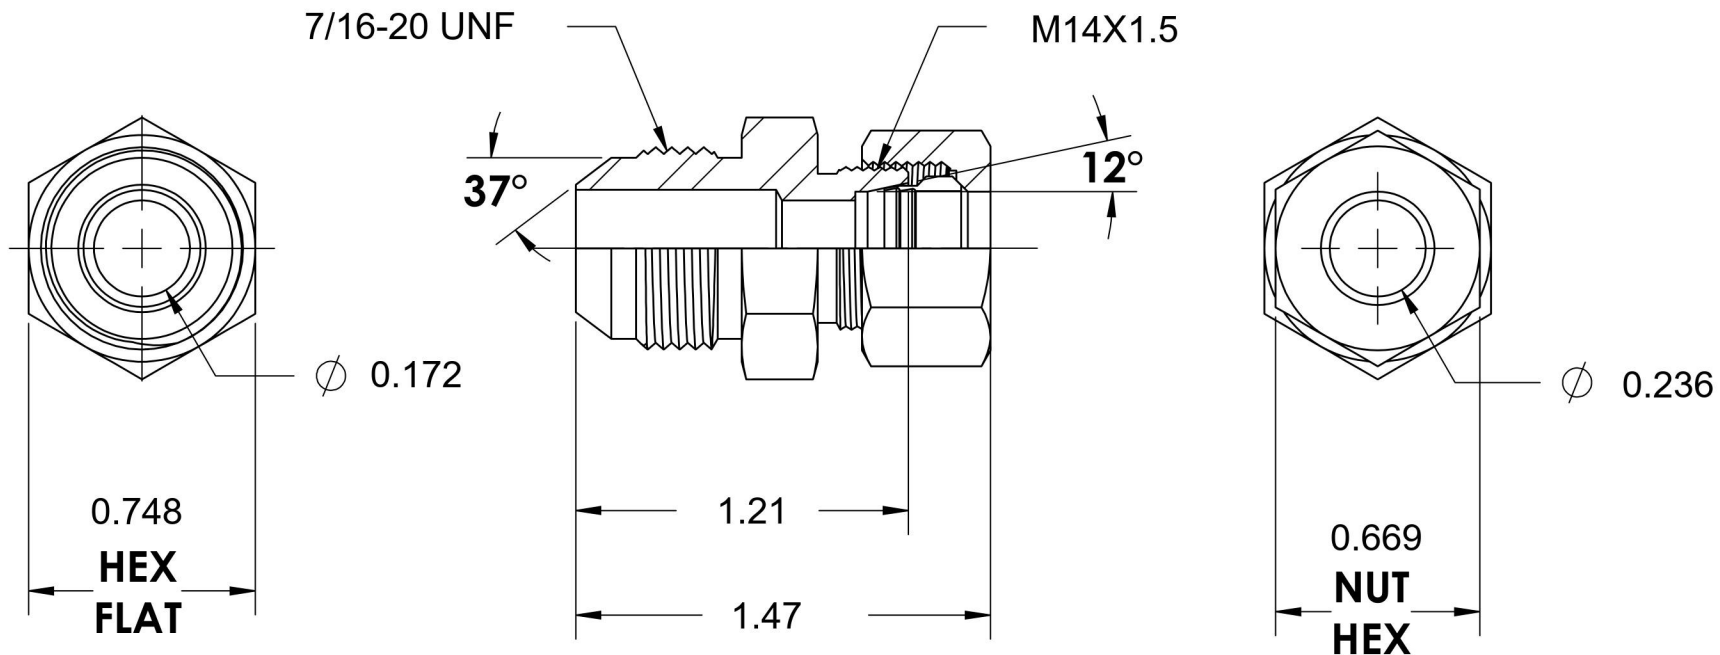

7005-04-LL10-14-NBR

Steel, SAE J514 37° Flare/ISO 8434-1 Extra-Light Series Male Adapter, Nut and Bite Ring Assembled, 1/4" Male JIC x M14X1.5 DIN Tube

6701 Cochran Road
Solon, Ohio 44139
Phone: (440) 248-1880
Toll Free: 1-888-331-1523

Temperature Rating	Material	Industry Standards	Series
-65°F to 500°F	C1045 / 12L14 Steel	SAE J514, ISO 8434-1	7005-DIN EXTRALIGHT-NBR
Pressure Rating	Finish	ASTM B633	Series Description
1450 psi	Trivalent Zinc		SAE J514 37° Flare/ISO 8434-1 Extra-Light Series Male Adapter Nut and Bite Ring Assembled