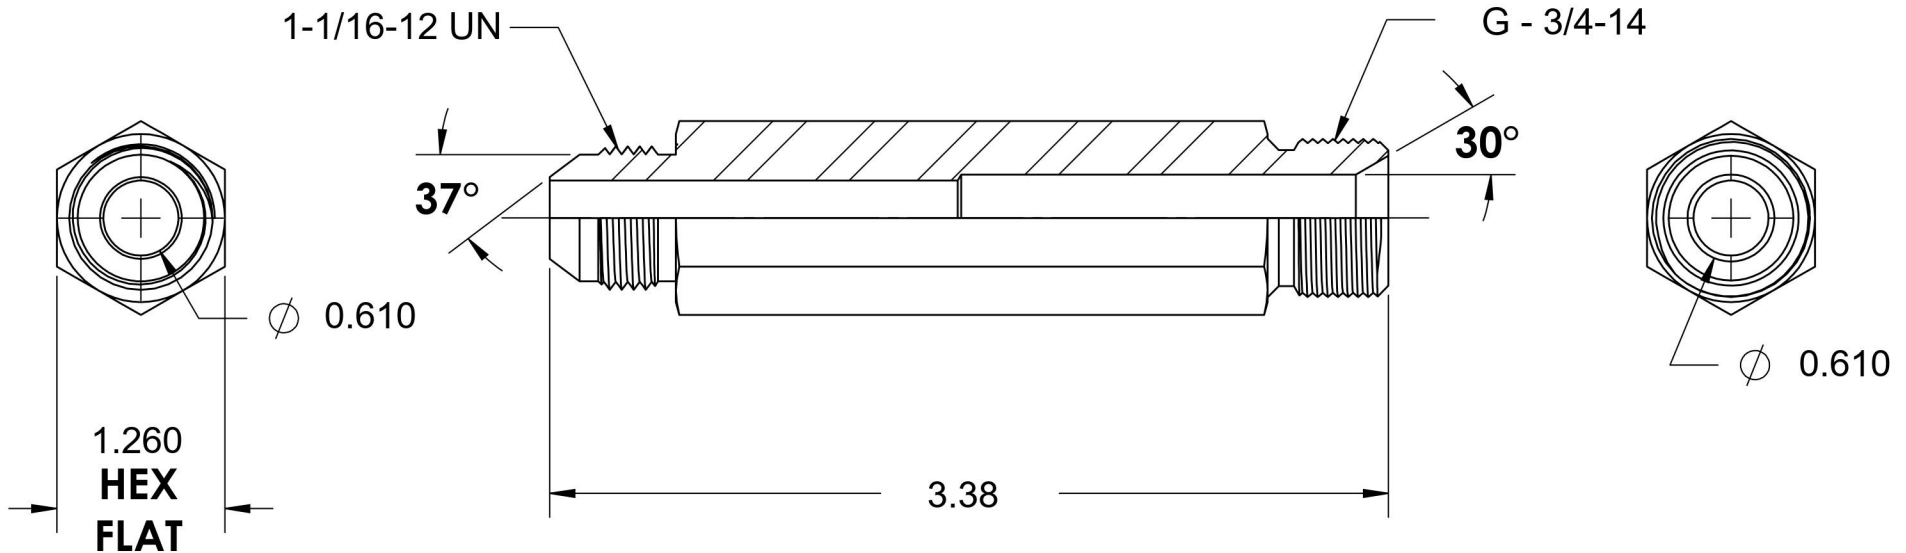

7002-L-12-12

Steel, SAE J514 37° Flare Male BSPP Port/Line Long Connector, 3/4" Male JIC x 3/4-14 Male BSPP 60° Line/Port

6701 Cochran Road
Solon, Ohio 44139
Phone: (440) 248-1880
Toll Free: 1-888-331-1523

Temperature Rating

-22°F to 257°F

Pressure Rating

2900 psi

Material

C1045 / 12L14 Steel

Finish

Trivalent Zinc

Industry Standards

SAE J514, ISO 1179

ASTM B633

Series

7002-L

Series Description

SAE J514 37° Flare Male BSPP
Port/Line Long Connector