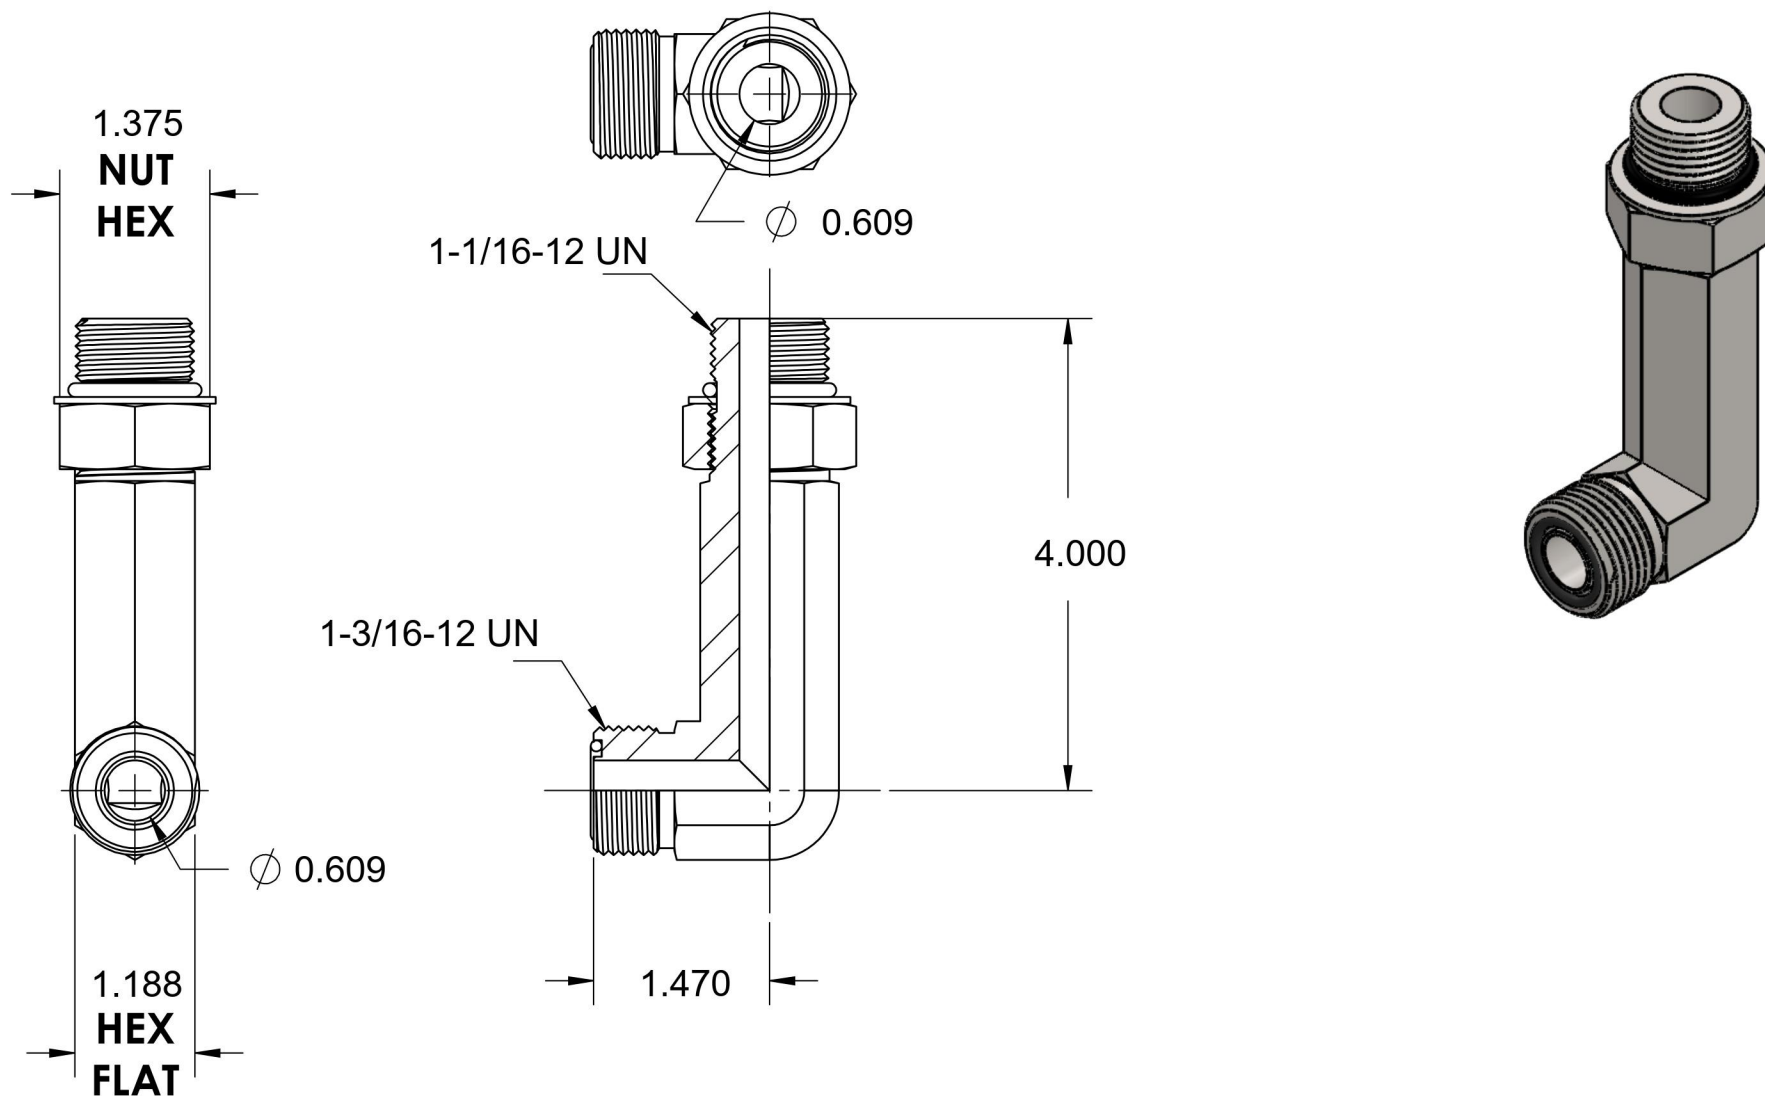

FS6801-L-12-12-NWO-FG

Steel, SAE J1453 O-Ring Face Seal 90° Long Adjustable Port Elbow, 3/4" Male ORFS x 1-1/16-12 Male Adjustable ORB

6701 Cochran Road
Solon, Ohio 44139
Phone: (440) 248-1880
Toll Free: 1-888-331-1523

Temperature Rating

-40°F to 250°F

Material

C1045 Steel

Industry Standards

SAE J1453, SAE J1926-2
SAE J515, ASTM B633

Series

FS6801-L-NWO-FG

Pressure Rating

6000 psi

Finish

Trivalent Zinc

Series Description

SAE J1453 O-Ring Face Seal
90° Long Adjustable Port Elbow