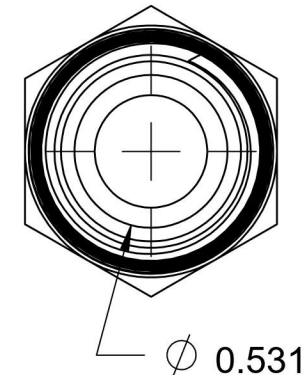

# 6401-20-08-O-SS

Stainless Steel, SAE J1926 O-Ring Boss Male Adapter, 1-5/8-12 Male ORB x 1/2" Male NPTF 30°

6701 Cochran Road  
Solon, Ohio 44139  
Phone: (440) 248-1880  
Toll Free: 1-888-331-1523

<b>Temperature Rating</b> -40°F to 250°F	<b>Material</b> 316/316L Stainless Steel	<b>Industry Standards</b> SAE J1926-3, SAE J476 SAE J515	<b>Series</b> <b>6401-O-SS</b>
<b>Pressure Rating</b> 3600 psi	<b>Finish</b> Passivated		<b>Series Description</b> SAE J1926 O-Ring Boss Male Adapter