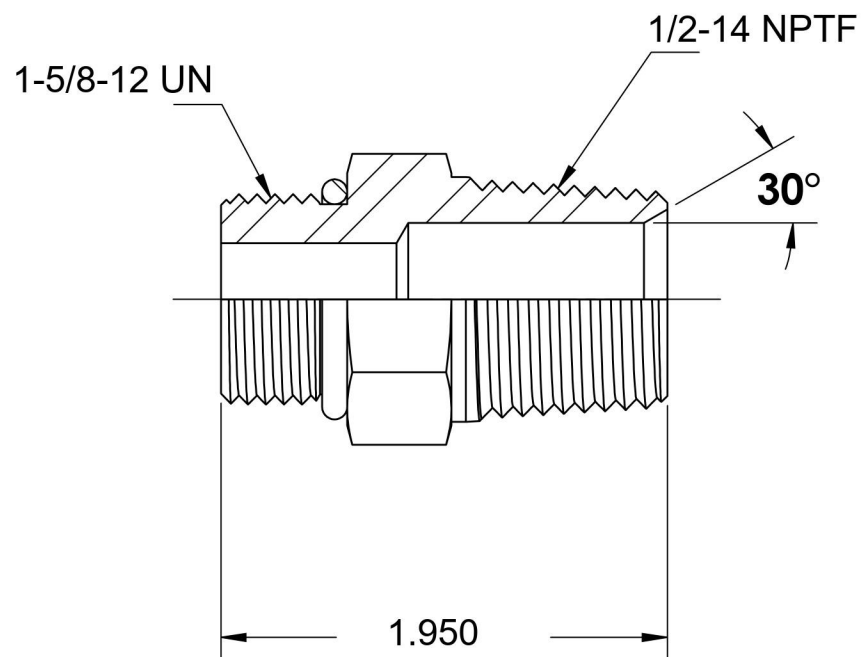

# 6401-20-08-O-SS

Stainless Steel, SAE J1926 O-Ring Boss Male Adapter, 1-5/8-12 Male ORB x 1/2" Male NPTF 30°

6701 Cochran Road  
Solon, Ohio 44139  
Phone: (440) 248-1880  
Toll Free: 1-888-331-1523

<b>Temperature Rating</b> -40°F to 250°F	<b>Material</b> 316/316L Stainless Steel	<b>Industry Standards</b> SAE J1926-3, SAE J476 SAE J515	<b>Series</b> <b>6401-O-SS</b>
<b>Pressure Rating</b> 3600 psi	<b>Finish</b> Passivated		<b>Series Description</b> SAE J1926 O-Ring Boss Male Adapter