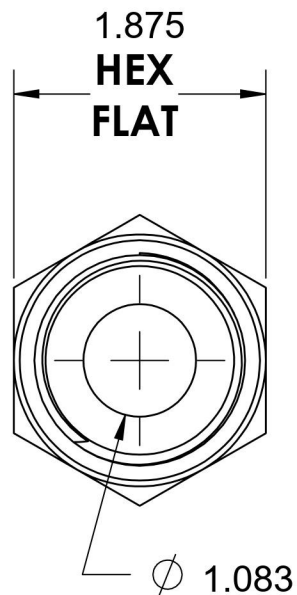

# 6401-20-08-O-SS

Stainless Steel, SAE J1926 O-Ring Boss Male Adapter, 1-5/8-12 Male ORB x 1/2" Male NPTF 30°

6701 Cochran Road  
Solon, Ohio 44139  
Phone: (440) 248-1880  
Toll Free: 1-888-331-1523

<b>Temperature Rating</b> -40°F to 250°F	<b>Material</b> 316/316L Stainless Steel	<b>Industry Standards</b> SAE J1926-3, SAE J476 SAE J515	<b>Series</b> <b>6401-O-SS</b>
<b>Pressure Rating</b> 3600 psi	<b>Finish</b> Passivated		<b>Series Description</b> SAE J1926 O-Ring Boss Male Adapter