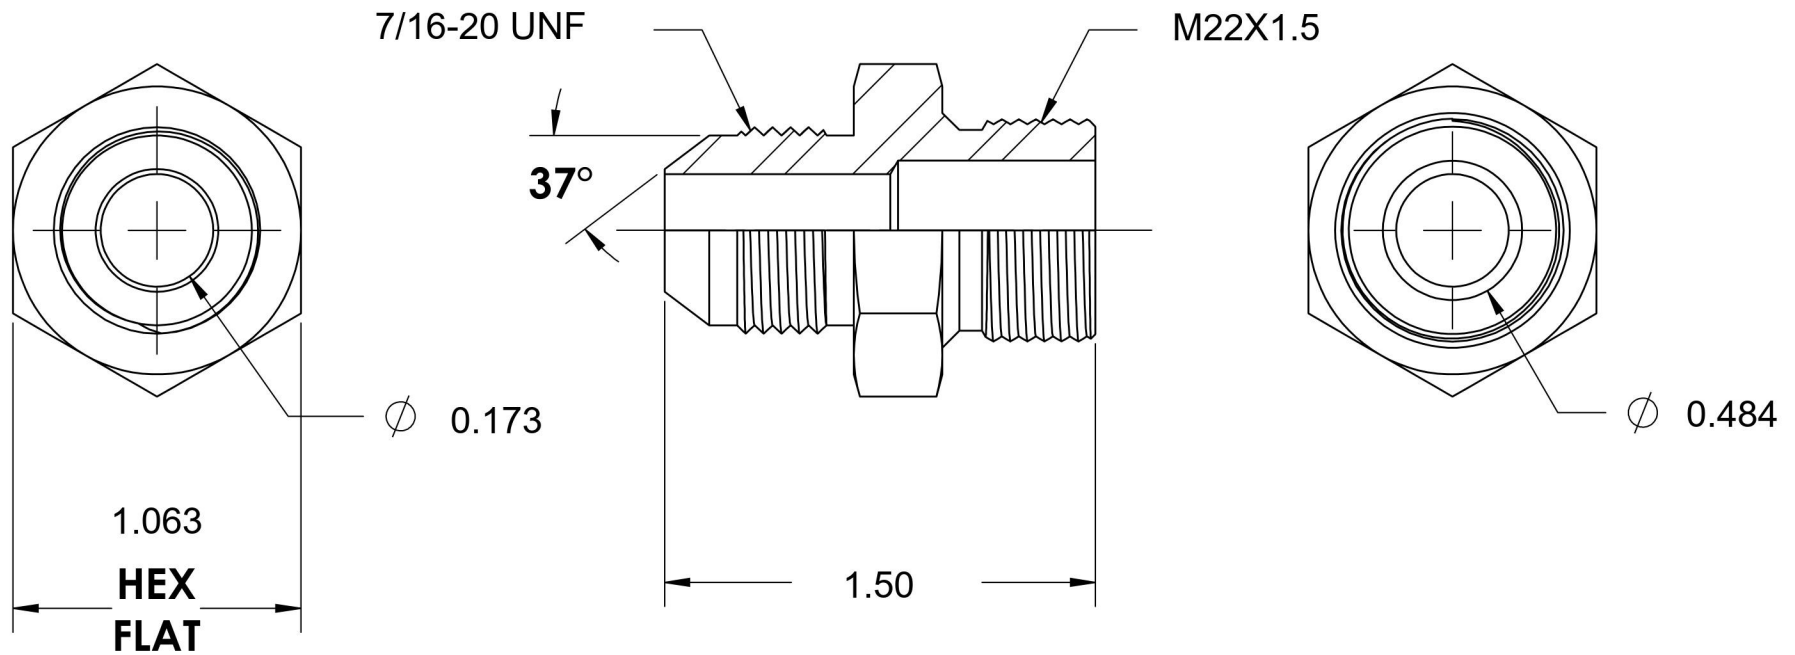

7005-04-22

Steel, SAE J514 37° Flare Male Metric Port/Line Connector, 1/4" Male JIC x M22X1.5 Male Metric 60° Line/Port

6701 Cochran Road
Solon, Ohio 44139
Phone: (440) 248-1880
Toll Free: 1-888-331-1523

Temperature Rating -65°F to 500°F	Material C1045/12L14 Steel	Industry Standards SAE J514, ISO 9974 ASTM B633	Series 7005
Pressure Rating 6000 psi	Finish Trivalent Zinc		Series Description SAE J514 37° Flare Male Metric Port/Line Connector