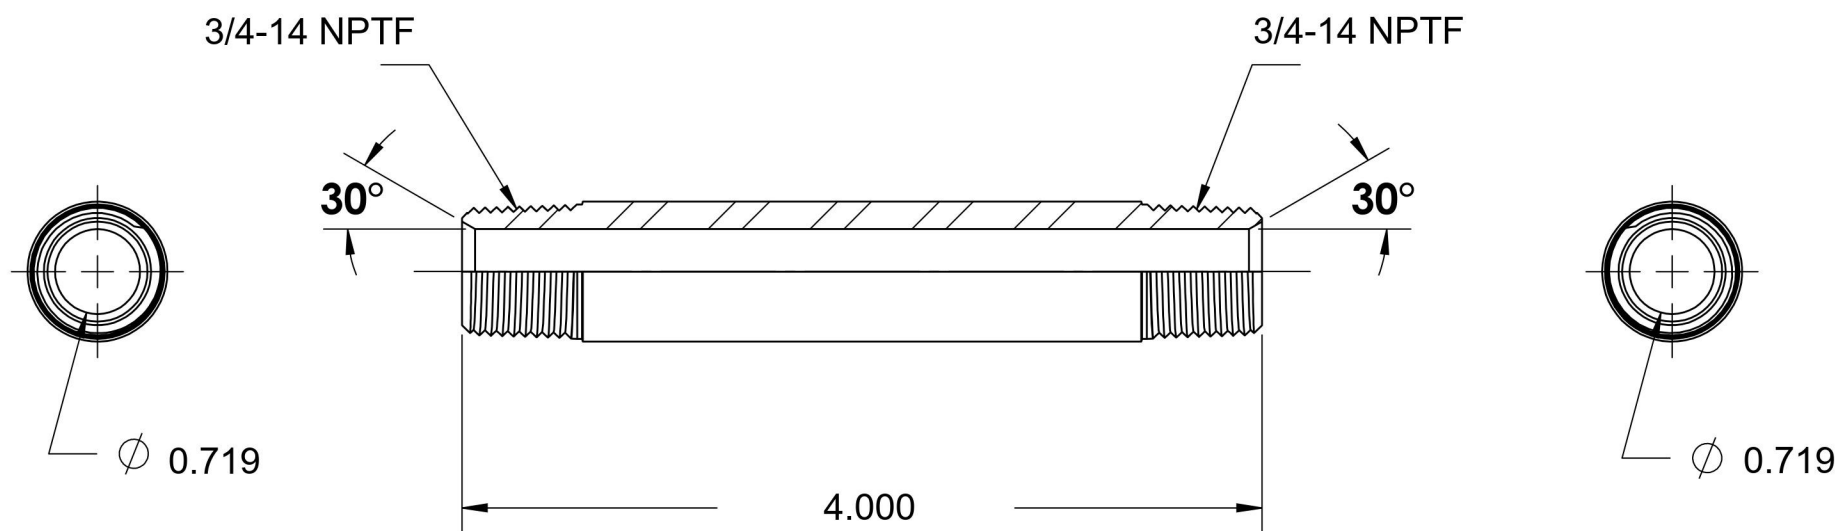

5404-N-12X4.000-SS

Stainless Steel, SAE J514 Pipe Long Nipple, 3/4" Male NPTF 30° x 3/4" Male NPTF 30°

6701 Cochran Road
Solon, Ohio 44139
Phone: (440) 248-1880
Toll Free: 1-888-331-1523

Temperature Rating	Material	Industry Standards	Series
-425°F to 1200°F	316/316L Stainless Steel	SAE J514, SAE J476	5404-N-SS
Pressure Rating	Finish		Series Description
6600 psi	Passivated		SAE J514 Pipe Long Nipple