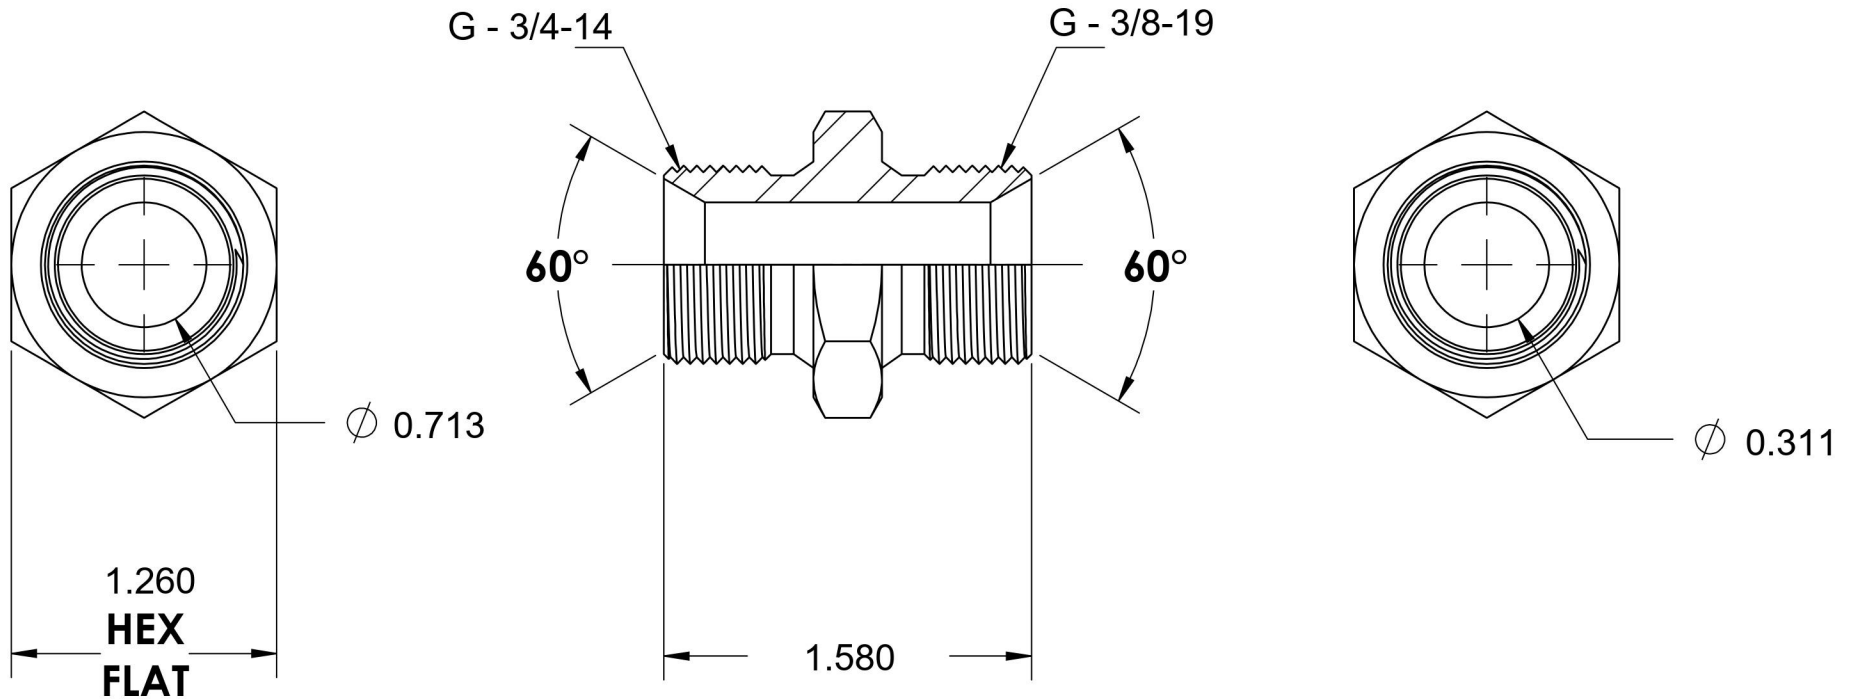

# 9022-12-06-SS

Stainless Steel, ISO 1179 BSPP Port/Line Union, 3/4-14 Male BSPP 60° Line/Port x 3/8-19 Male BSPP 60° Line/Port

6701 Cochran Road  
Solon, Ohio 44139  
Phone: (440) 248-1880  
Toll Free: 1-888-331-1523

<b>Temperature Rating</b>	<b>Material</b>	<b>Industry Standards</b>	<b>Series</b>
-425°F to 1200°F	316/316L Stainless Steel	ISO 1179, ISO 8434-6	9022-SS
<b>Pressure Rating</b>	<b>Finish</b>		<b>Series Description</b>
2900 psi	Passivated		ISO 1179 BSPP Port/Line Union