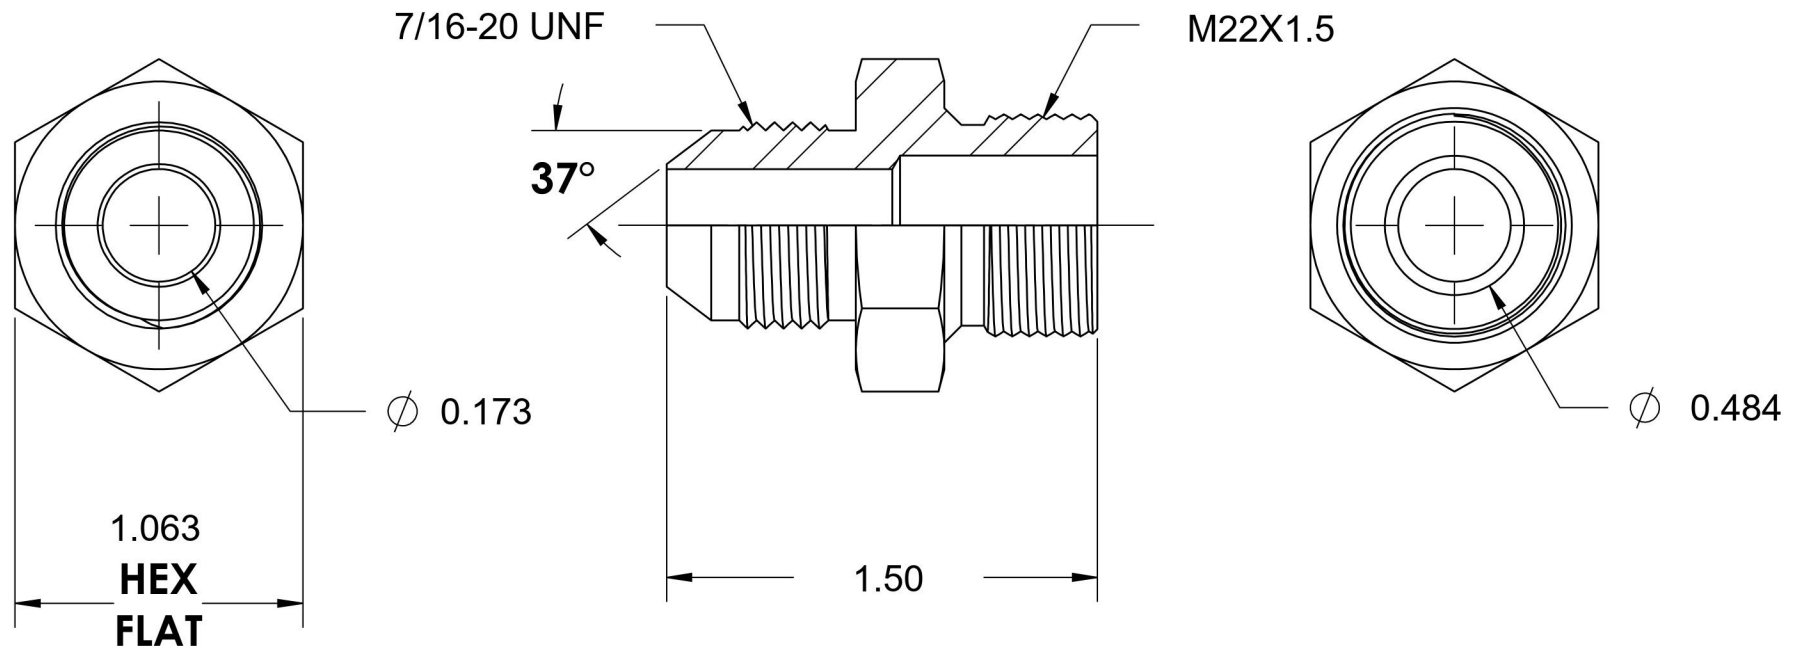

7005-04-22-SS

Stainless Steel, SAE J514 37° Flare Male Metric Port/Line Connector, 1/4" Male JIC x M22X1.5 Male Metric 60° Line/Port

6701 Cochran Road
Solon, Ohio 44139
Phone: (440) 248-1880
Toll Free: 1-888-331-1523

| | | | |
|---------------------------|--------------------------|---------------------------|--|
| Temperature Rating | Material | Industry Standards | Series |
| -425°F to 1200°F | 316/316L Stainless Steel | SAE J514, ISO 9974 | 7005-SS |
| Pressure Rating | Finish | | Series Description |
| 6000 psi | Passivated | | SAE J514 37° Flare Male Metric Port/Line Connector |