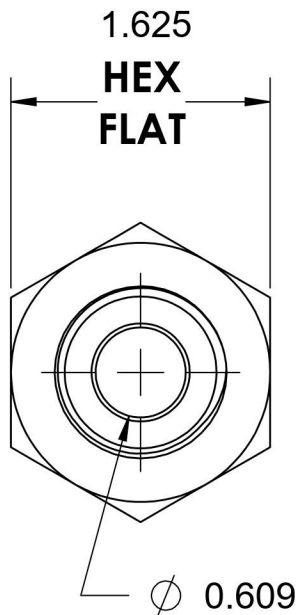

2405-12-16

Steel, SAE J514 Flared Tube Female Connector, 3/4" Male JIC x 1" Female NPTF

6701 Cochran Road
Solon, Ohio 44139
Phone: (440) 248-1880
Toll Free: 1-888-331-1523

Temperature Rating

-65°F to 500°F

Series

2405

Series Description

SAE J514 Flared Tube
Female Connector