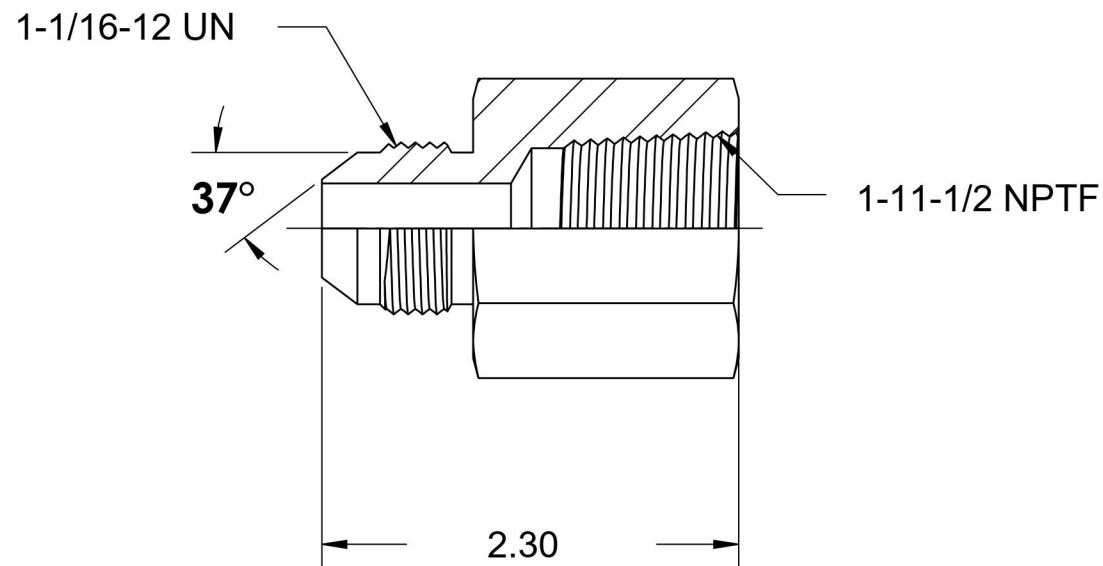

2405-12-16

Steel, SAE J514 Flared Tube Female Connector, 3/4" Male JIC x 1" Female NPTF

6701 Cochran Road
Solon, Ohio 44139
Phone: (440) 248-1880
Toll Free: 1-888-331-1523

Temperature Rating

-65°F to 500°F

Series

2405

Series Description

SAE J514 Flared Tube
Female Connector