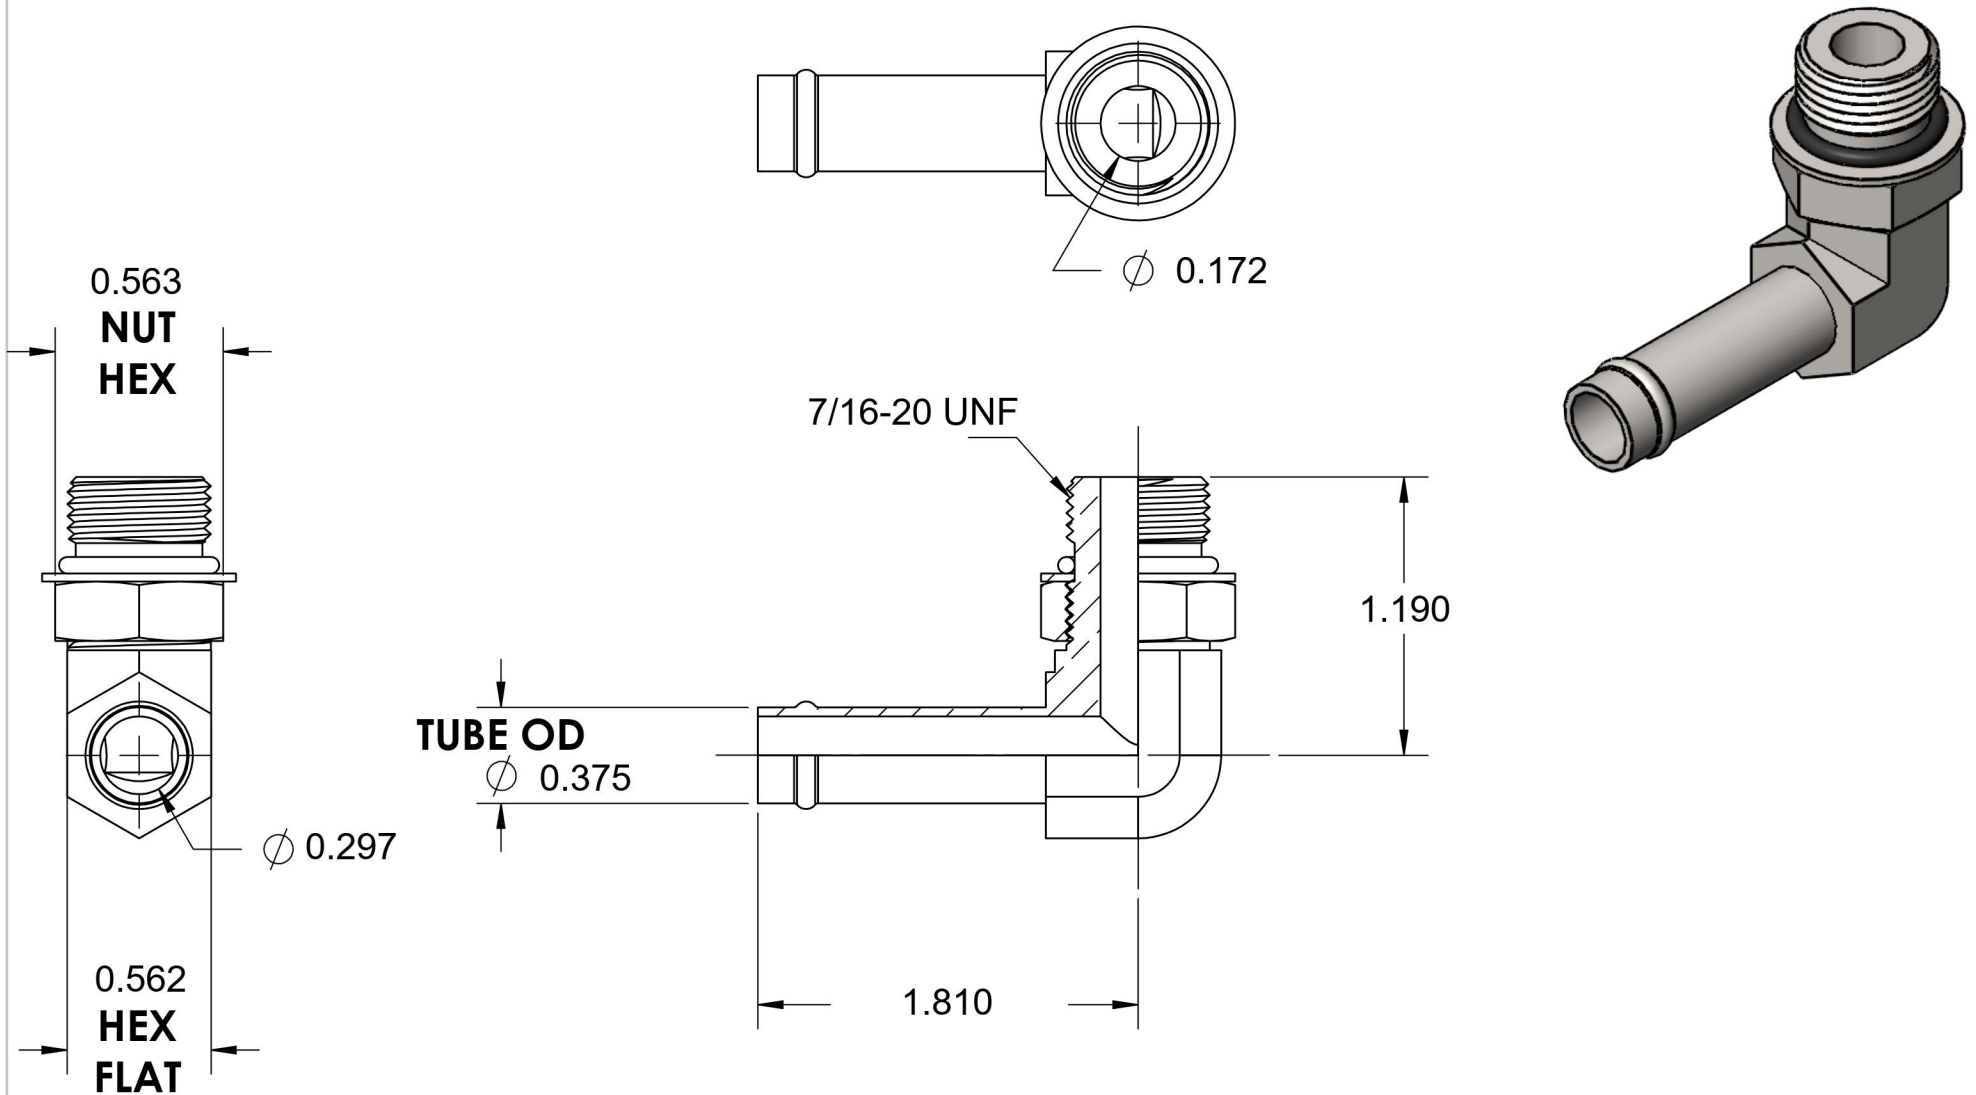

4601-06-04-NWO-FG

Steel, SAE J1231 Hose Bead 90° Adjustable Port Elbow, 3/8" Beaded Hose Barb x 7/16-20 Male Adjustable ORB

6701 Cochran Road
Solon, Ohio 44139
Phone: (440) 248-1880
Toll Free: 1-888-331-1523

Temperature Rating

-40°F to 250°F

Pressure Rating

150 psi

Material

C1045 Steel

Finish

Trivalent Zinc

Industry Standards

SAE J1231-2, SAE J1926-3
SAE J515, ASTM B633

Series

4601-NWO-FG

Series Description

SAE J1231 Hose Bead
90° Adjustable Port Elbow