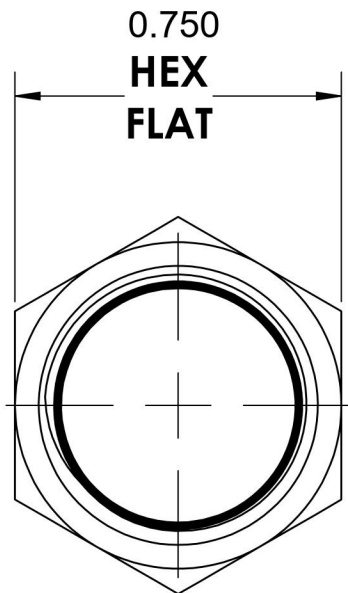

# 5406-C-04-B

## Brass, SAE J514 Pipe Cap, 1/4" Female NPTF

6701 Cochran Road  
Solon, Ohio 44139  
Phone: (440) 248-1880  
Toll Free: 1-888-331-1523

<b>Temperature Rating</b> -325°F to 400°F	<b>Material</b> C360000 Brass	<b>Industry Standards</b> SAE J514, SAE J476	<b>Series</b> 5406-C-B
<b>Pressure Rating</b> 3300 psi	<b>Finish</b> Natural Finish		<b>Series Description</b> SAE J514 Pipe Cap