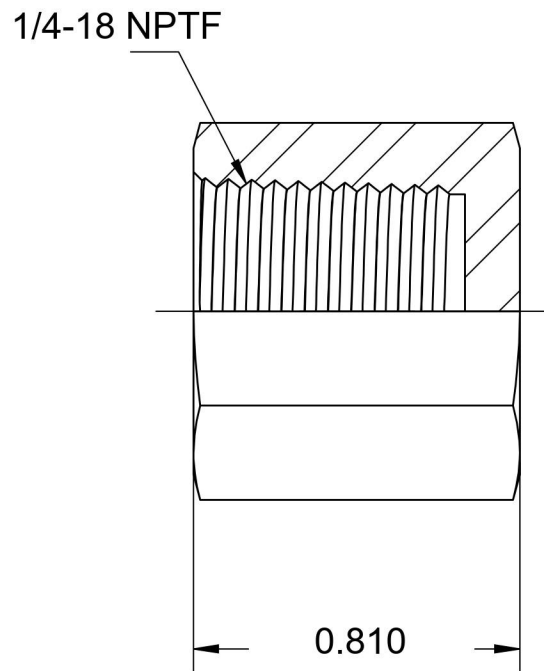

# 5406-C-04-B

## Brass, SAE J514 Pipe Cap, 1/4" Female NPTF

6701 Cochran Road  
Solon, Ohio 44139  
Phone: (440) 248-1880  
Toll Free: 1-888-331-1523

<b>Temperature Rating</b> -325°F to 400°F	<b>Material</b> C360000 Brass	<b>Industry Standards</b> SAE J514, SAE J476	<b>Series</b> 5406-C-B
<b>Pressure Rating</b> 3300 psi	<b>Finish</b> Natural Finish		<b>Series Description</b> SAE J514 Pipe Cap