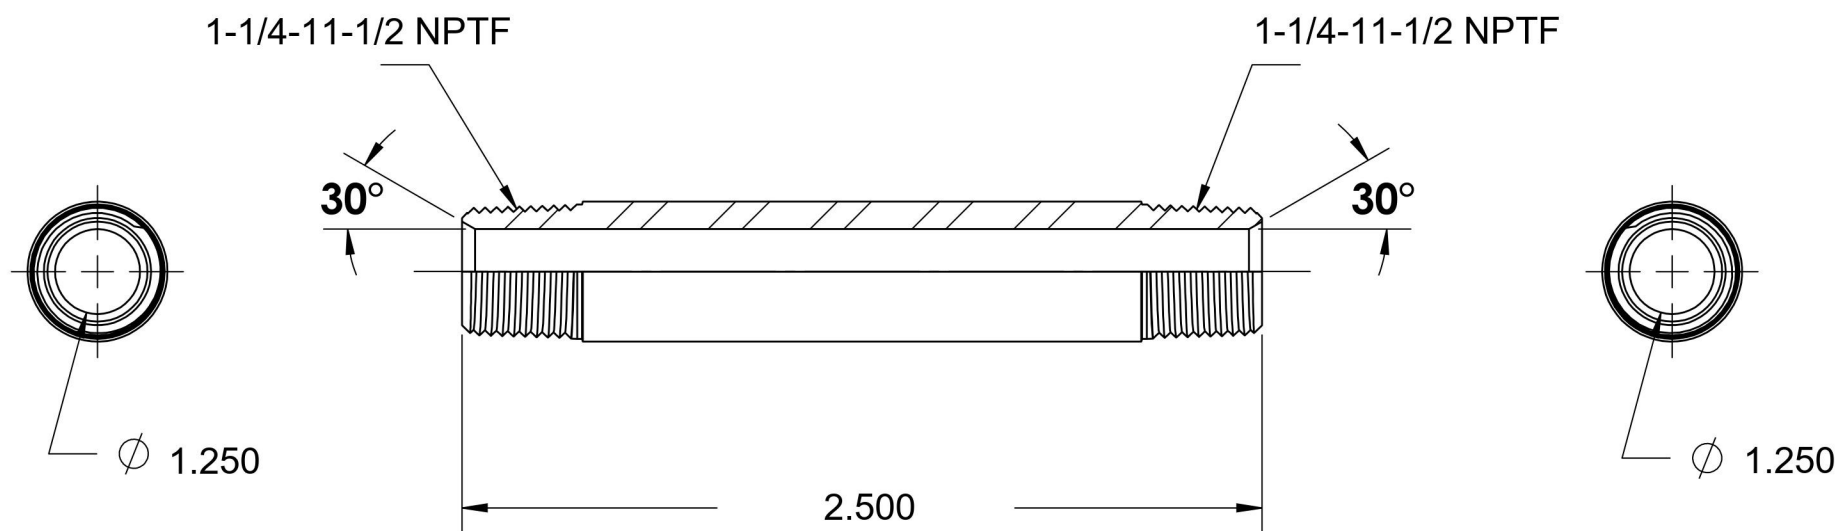

5404-N-20X2.500-SS

Stainless Steel, SAE J514 Pipe Long Nipple, 1-1/4" Male NPTF 30° x 1-1/4" Male NPTF 30°

6701 Cochran Road
Solon, Ohio 44139
Phone: (440) 248-1880
Toll Free: 1-888-331-1523

Temperature Rating	Material	Industry Standards	Series
-425°F to 1200°F	316/316L Stainless Steel	SAE J514, SAE J476	5404-N-SS
Pressure Rating	Finish		Series Description
3600 psi	Passivated		SAE J514 Pipe Long Nipple