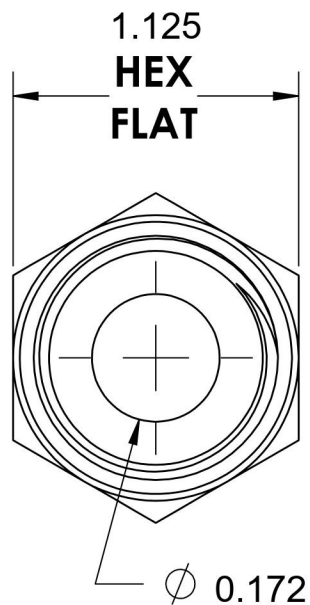

# 6405-04-08-O-SS

Stainless Steel, SAE J1926 O-Ring Boss Female Adapter, 7/16-20 Male ORB x 1/2" Female NPTF

7/16-20 UNF

1/2-14 NPTF

6701 Cochran Road  
Solon, Ohio 44139  
Phone: (440) 248-1880  
Toll Free: 1-888-331-1523

<b>Temperature Rating</b>	<b>Material</b>	<b>Industry Standards</b>	<b>Series</b>
-40°F to 250°F	316/316L Stainless Steel	SAE J1926-3, SAE J476	6405-O-SS
<b>Pressure Rating</b>	<b>Finish</b>	SAE J515	<b>Series Description</b>
6000 psi	Passivated		SAE J1926 O-Ring Boss Female Adapter