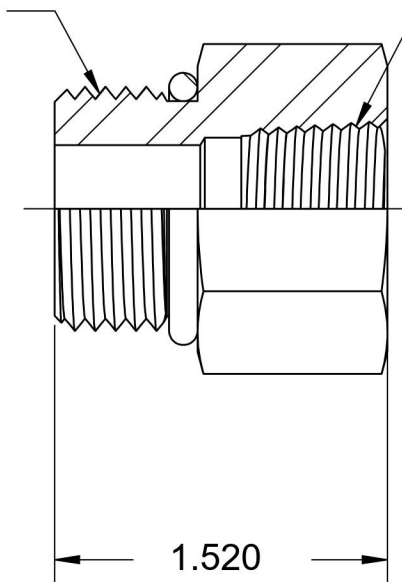

# 6405-04-08-O-SS

Stainless Steel, SAE J1926 O-Ring Boss Female Adapter, 7/16-20 Male ORB x 1/2" Female NPTF

7/16-20 UNF

1/2-14 NPTF

6701 Cochran Road  
Solon, Ohio 44139  
Phone: (440) 248-1880  
Toll Free: 1-888-331-1523

<b>Temperature Rating</b>	<b>Material</b>	<b>Industry Standards</b>	<b>Series</b>
-40°F to 250°F	316/316L Stainless Steel	SAE J1926-3, SAE J476	6405-O-SS
<b>Pressure Rating</b>	<b>Finish</b>	SAE J515	<b>Series Description</b>
6000 psi	Passivated		SAE J1926 O-Ring Boss Female Adapter