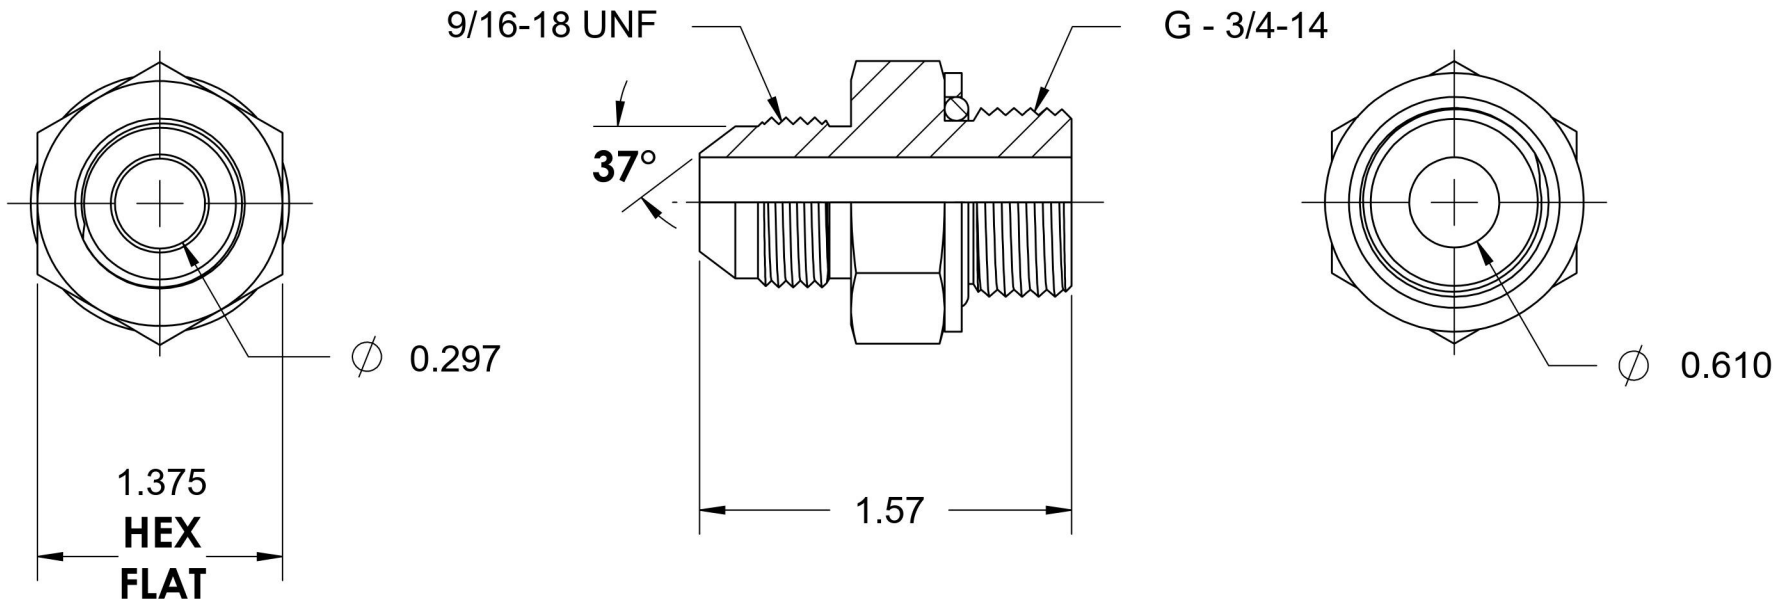

# 7012-06-12

Steel, SAE J514 37° Flare Male BSPP Type (G) Port Connector, 3/8" Male JIC x 3/4-14 Male BSPP ORR

6701 Cochran Road  
Solon, Ohio 44139  
Phone: (440) 248-1880  
Toll Free: 1-888-331-1523

**Temperature Rating**

-40°F to 250°F

**Material**

C1045 / 12L14 Steel

**Industry Standards**

SAE J514, ISO 1179

ASTM B633

**Series**

7012-ORR

**Series Description**

SAE J514 37° Flare Male  
BSPP Type (G) Port Connector

**Pressure Rating**

4000 psi

**Finish**

Trivalent Zinc