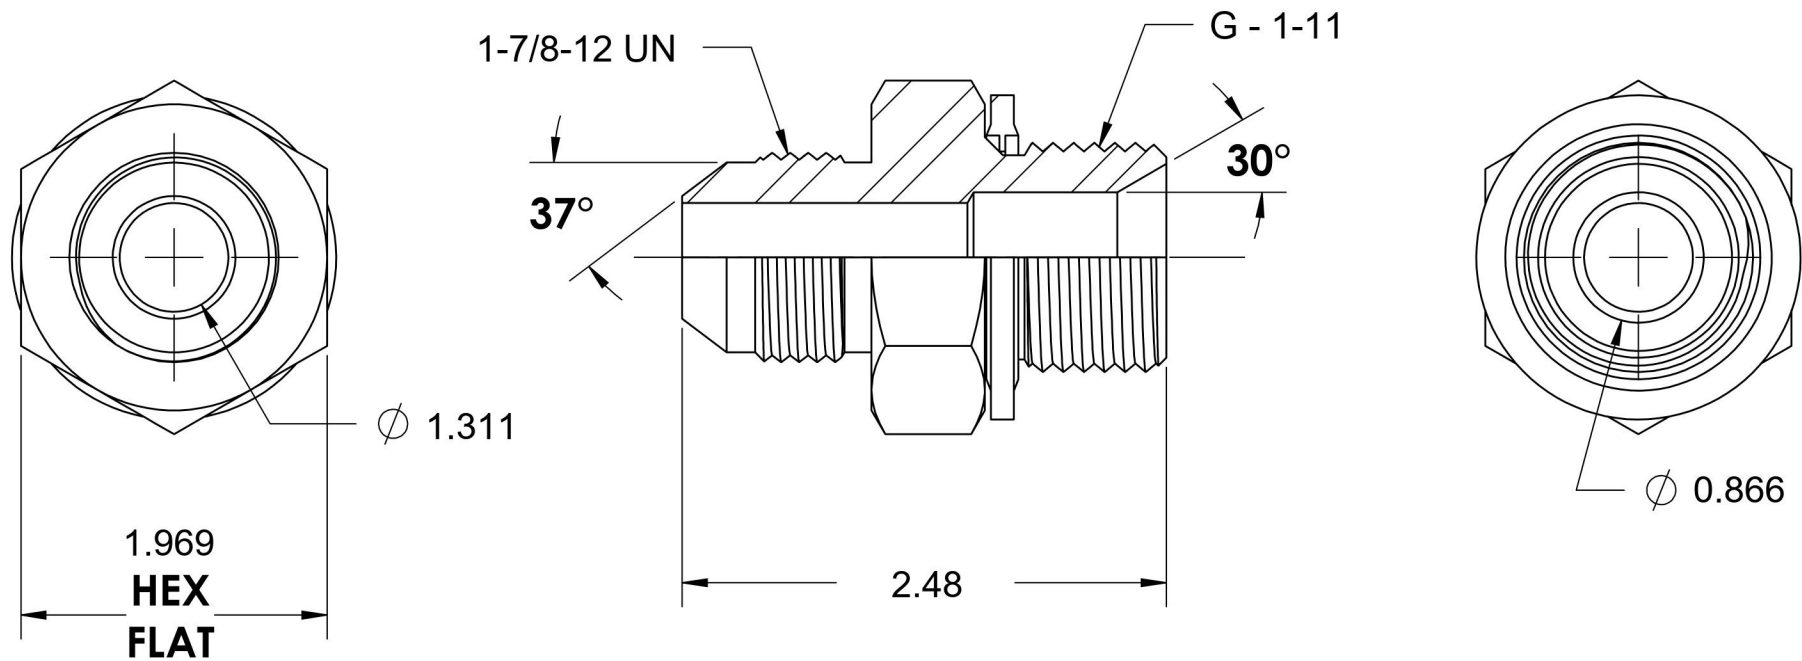

# 7002-24-16-BS

Steel, SAE J514 37° Flare BSPP Type (D) Bonded Seal Port/Line Adapter, 1-1/2" Male JIC x 1-11 Male BSPP 60° Line/Port

6701 Cochran Road  
Solon, Ohio 44139  
Phone: (440) 248-1880  
Toll Free: 1-888-331-1523

<b>Temperature Rating</b>	<b>Material</b>	<b>Industry Standards</b>	<b>Series</b>
-22°F to 257°F	C1045/12L14 Steel	SAE J514, ISO 1179	7002-BS
<b>Pressure Rating</b>	<b>Finish</b>	ASTM B633	<b>Series Description</b>
1700 psi	Trivalent Zinc		SAE J514 37° Flare BSPP Type (D) Bonded Seal Port/Line Adapter