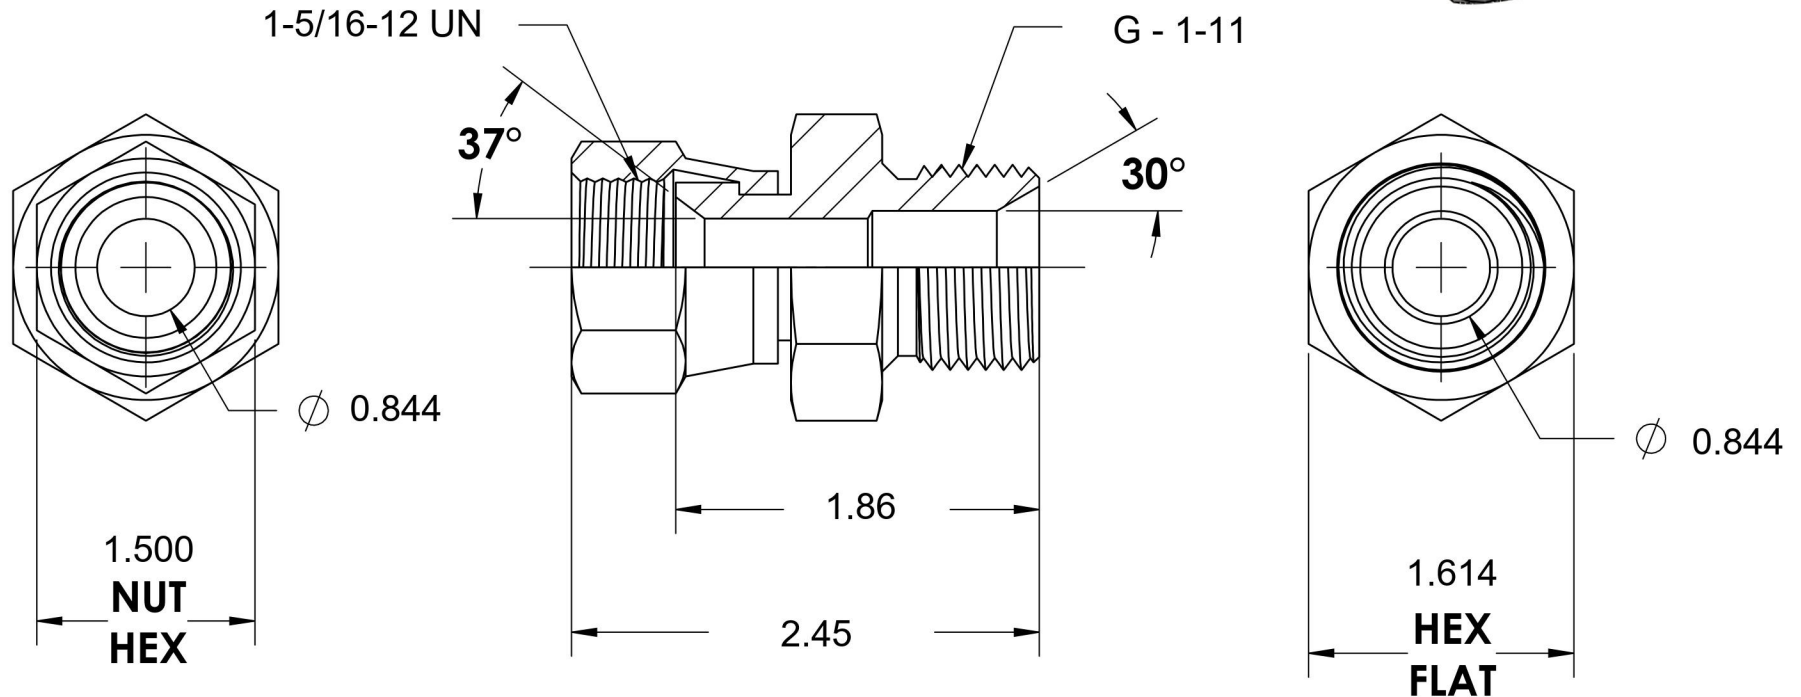

# 7022-16-16-SS

Stainless Steel, SAE J514 37° Flare Swivel Male BSPP Port/Line Connector, 1" Female JIC Swivel x 1-11 Male BSPP 60° Line/Port

6701 Cochran Road  
Solon, Ohio 44139  
Phone: (440) 248-1880  
Toll Free: 1-888-331-1523

<b>Temperature Rating</b>	<b>Material</b>	<b>Industry Standards</b>	<b>Series</b>
-425°F to 1200°F	316/316L Stainless Steel	SAE J514, ISO 1179	7022-SS
<b>Pressure Rating</b>	<b>Finish</b>	ISO 8434-6	<b>Series Description</b>
1700 psi	Passivated		SAE J514 37° Flare Swivel Male BSPP Port/Line Connector