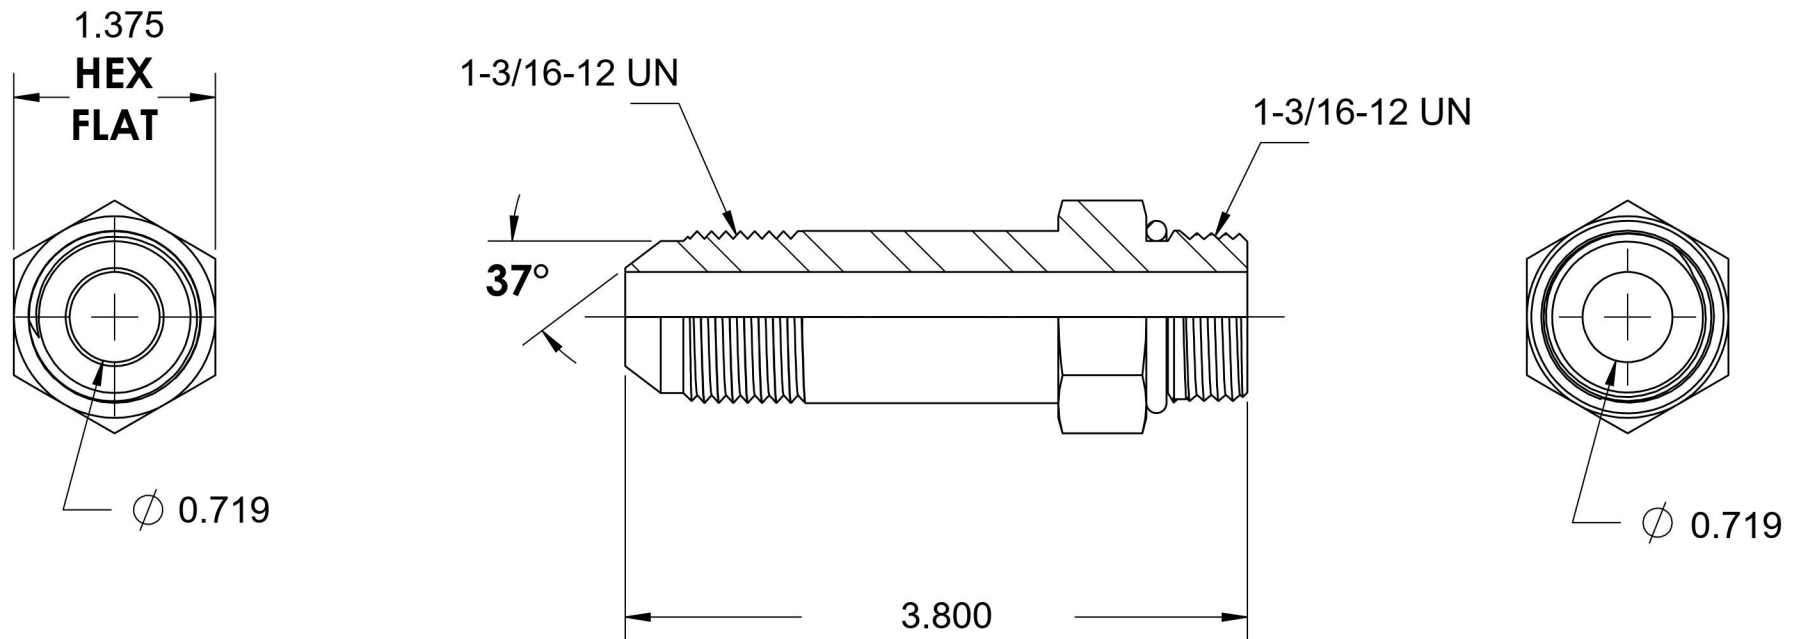

# 6400-L-14-14-O

Steel, SAE J514 37° Flare Long Port Connector, 7/8" Male JIC x 1-3/16-12 Male ORB

6701 Cochran Road  
Solon, Ohio 44139  
Phone: (440) 248-1880  
Toll Free: 1-888-331-1523