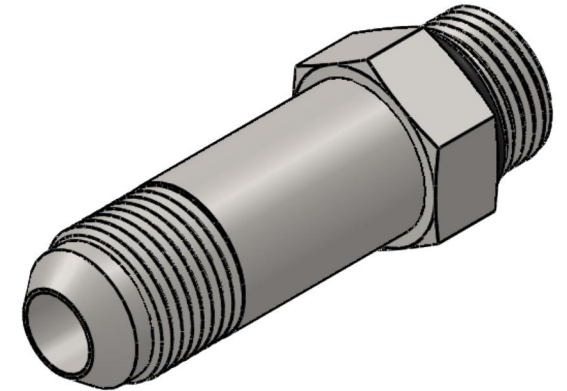

# 6400-L-14-14-O

Steel, SAE J514 37° Flare Long Port Connector, 7/8" Male JIC x 1-3/16-12 Male ORB

6701 Cochran Road  
Solon, Ohio 44139  
Phone: (440) 248-1880  
Toll Free: 1-888-331-1523

#### Material

C1045/12L14 Steel