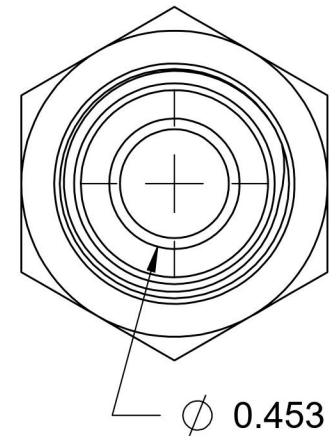

7002-06-08-SS

Stainless Steel, SAE J514 37° Flare Male BSPP Port/Line Connector, 3/8" Male JIC x 1/2-14 Male BSPP 60° Line/Port

6701 Cochran Road
Solon, Ohio 44139
Phone: (440) 248-1880
Toll Free: 1-888-331-1523

Temperature Rating	Material	Industry Standards	Series
-425°F to 1200°F	316/316L Stainless Steel	SAE J514, ISO 1179	7002-SS
Pressure Rating	Finish	ISO 8434-6	Series Description
2900 psi	Passivated		SAE J514 37° Flare Male BSPP Port/Line Connector