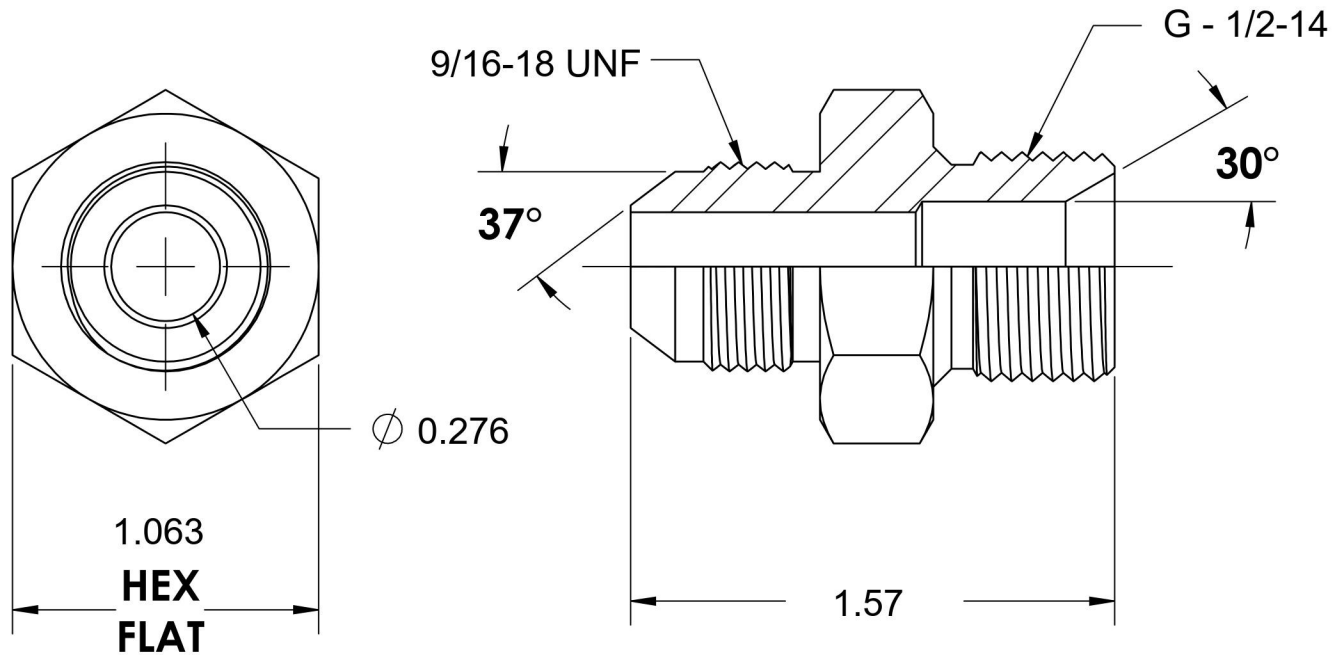

7002-06-08-SS

Stainless Steel, SAE J514 37° Flare Male BSPP Port/Line Connector, 3/8" Male JIC x 1/2-14 Male BSPP 60° Line/Port

6701 Cochran Road
Solon, Ohio 44139
Phone: (440) 248-1880
Toll Free: 1-888-331-1523

Temperature Rating	Material	Industry Standards	Series
-425°F to 1200°F	316/316L Stainless Steel	SAE J514, ISO 1179	7002-SS
Pressure Rating	Finish	ISO 8434-6	Series Description
2900 psi	Passivated		SAE J514 37° Flare Male BSPP Port/Line Connector