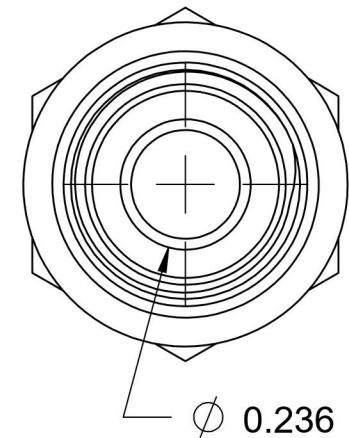

7002-08-04-SS-BS

Stainless Steel, SAE J514 37° Flare BSPP Type (D) Bonded Seal Port/Line Adapter, 1/2" Male JIC x 1/4-19 Male BSPP 60° Line/Port

6701 Cochran Road
Solon, Ohio 44139
Phone: (440) 248-1880
Toll Free: 1-888-331-1523