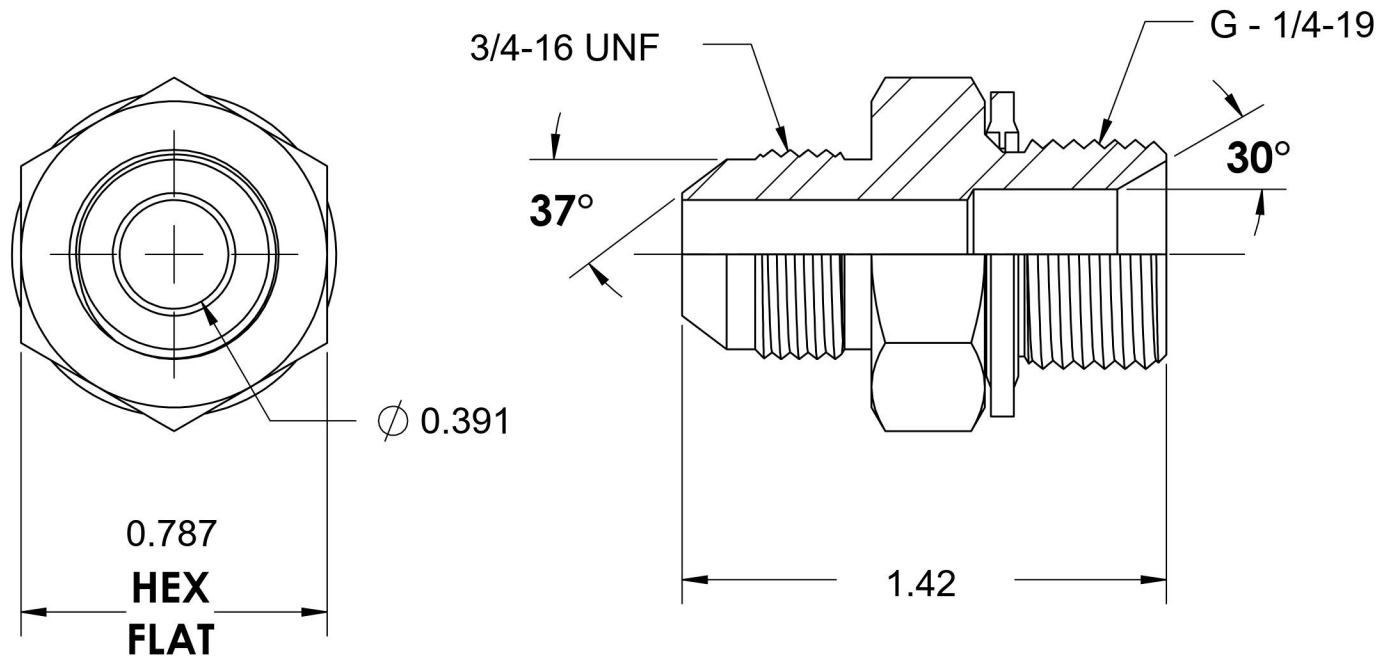

7002-08-04-SS-BS

Stainless Steel, SAE J514 37° Flare BSPP Type (D) Bonded Seal Port/Line Adapter, 1/2" Male JIC x 1/4-19 Male BSPP 60° Line/Port

6701 Cochran Road
Solon, Ohio 44139
Phone: (440) 248-1880
Toll Free: 1-888-331-1523

Temperature Rating	Material	Industry Standards	Series
-22°F to 257°F	316/316L Stainless Steel	SAE J514, ISO 1179	7002-BS-SS
Pressure Rating	Finish		Series Description
5100 psi	Passivated		SAE J514 37° Flare BSPP Type (D) Bonded Seal Port/Line Adapter