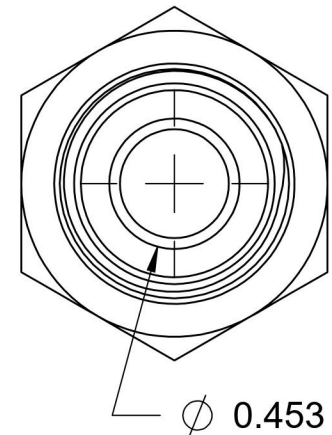

7002-10-08-SS

Stainless Steel, SAE J514 37° Flare Male BSPP Port/Line Connector, 5/8" Male JIC x 1/2-14 Male BSPP 60° Line/Port

6701 Cochran Road
Solon, Ohio 44139
Phone: (440) 248-1880
Toll Free: 1-888-331-1523