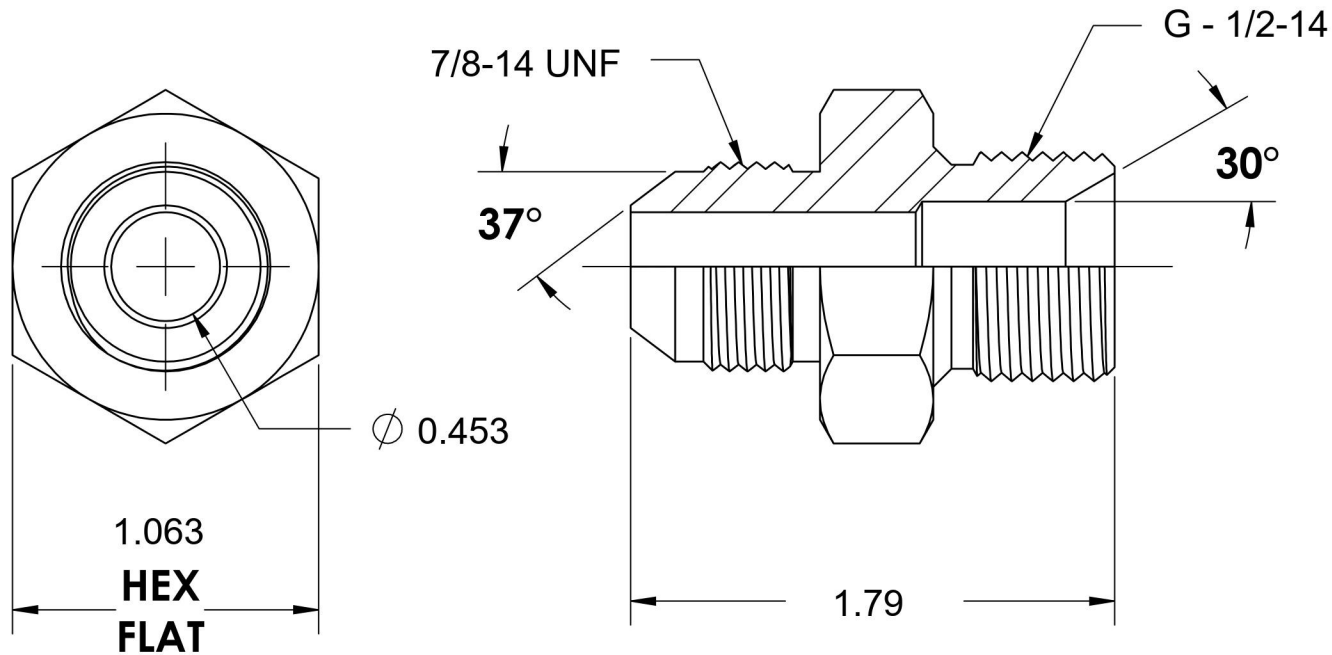

7002-10-08-SS

Stainless Steel, SAE J514 37° Flare Male BSPP Port/Line Connector, 5/8" Male JIC x 1/2-14 Male BSPP 60° Line/Port

6701 Cochran Road
Solon, Ohio 44139
Phone: (440) 248-1880
Toll Free: 1-888-331-1523

Temperature Rating

-425°F to 1200°F

Pressure Rating

2900 psi

Material

316/316L Stainless Steel

Finish

Passivated