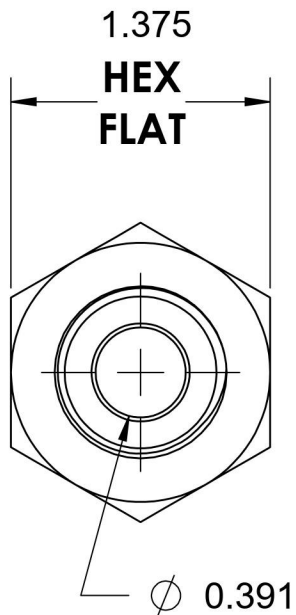

## Steel, SAE J514 Flared Tube Female Connector, 1/2" Male JIC x 3/4" Female NPTF

6701 Cochran Road  
Solon, Ohio 44139  
Phone: (440) 248-1880  
Toll Free: 1-888-331-1523

**Temperature Rating**

-65°F to 500°F

**Series**

2405

**Series Description**

SAE J514 Flared Tube  
Female Connector