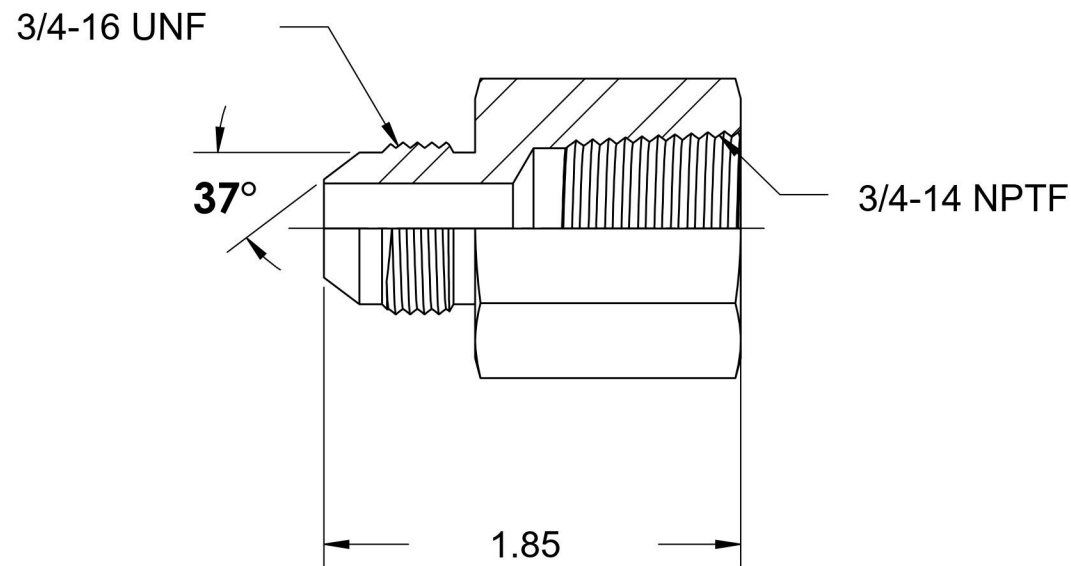

## Steel, SAE J514 Flared Tube Female Connector, 1/2" Male JIC x 3/4" Female NPTF

6701 Cochran Road  
Solon, Ohio 44139  
Phone: (440) 248-1880  
Toll Free: 1-888-331-1523

**Temperature Rating**

-65°F to 500°F

**Series**

2405

**Series Description**

SAE J514 Flared Tube  
Female Connector