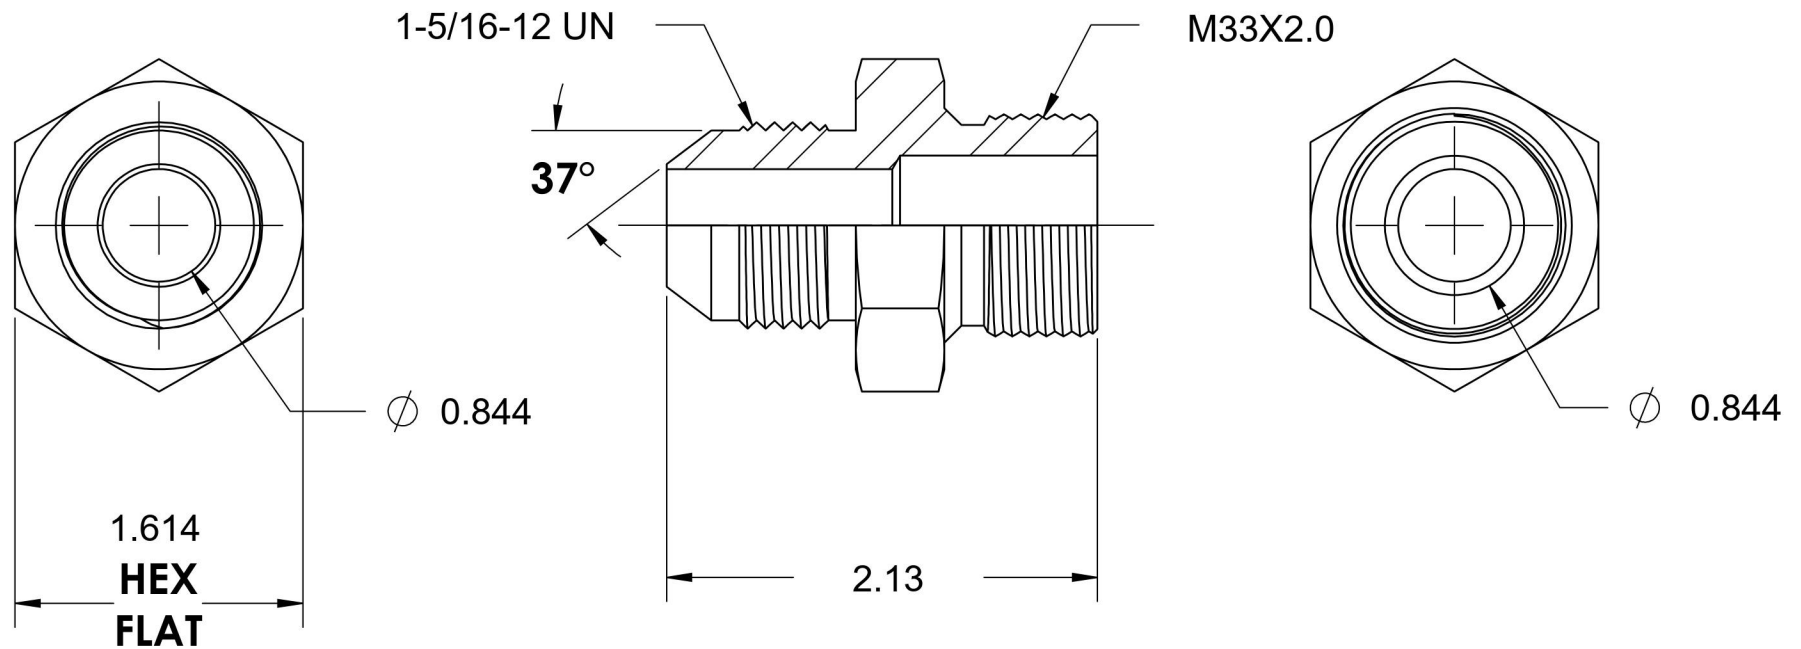

7005-16-33-SS

Stainless Steel, SAE J514 37° Flare Male Metric Port/Line Connector, 1" Male JIC x M33X2.0 Male Metric 60° Line/Port

6701 Cochran Road
Solon, Ohio 44139
Phone: (440) 248-1880
Toll Free: 1-888-331-1523

Temperature Rating -425°F to 1200°F	Material 316/316L Stainless Steel	Industry Standards SAE J514, ISO 9974	Series 7005-SS
Pressure Rating 3500 psi	Finish Passivated		Series Description SAE J514 37° Flare Male Metric Port/Line Connector