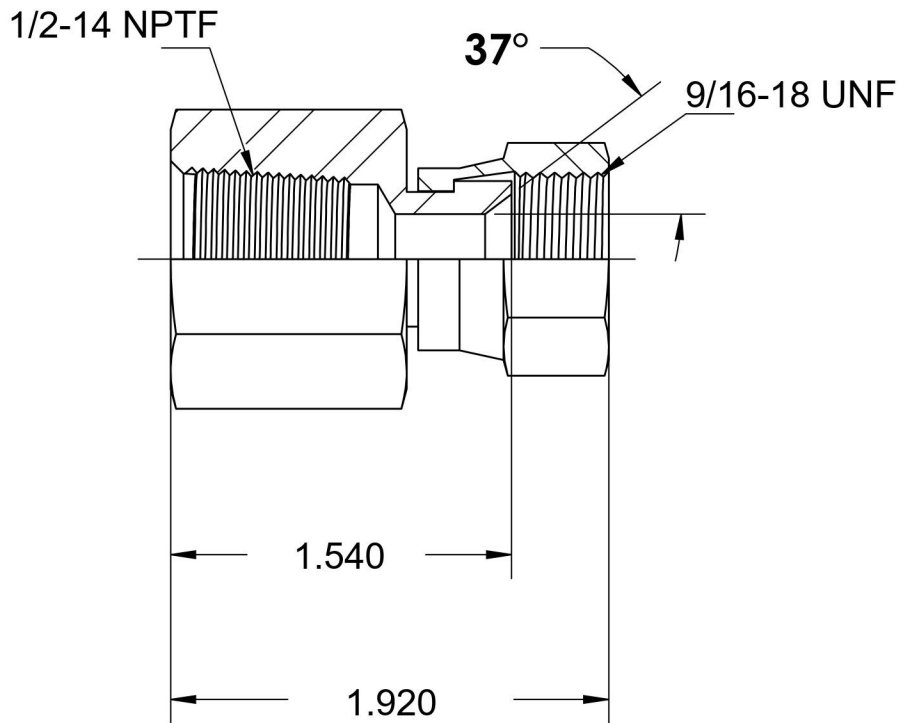

# 6506-08-06

Steel, SAE J514 37° Flare Swivel Female Connector, 1/2" Female NPTF x 3/8" Female JIC Swivel

6701 Cochran Road  
Solon, Ohio 44139  
Phone: (440) 248-1880  
Toll Free: 1-888-331-1523

<b>Temperature Rating</b>	<b>Material</b>	<b>Industry Standards</b> SAE J514 , SAE J476 ASTM B633	<b>Series</b>
-65°F to 500°F	C1045/12L14 Steel		6506
<b>Pressure Rating</b>	<b>Finish</b>	<b>Series Description</b>	
5000 psi	Trivalent Zinc	SAE J514 37° Flare Swivel Female Connector	