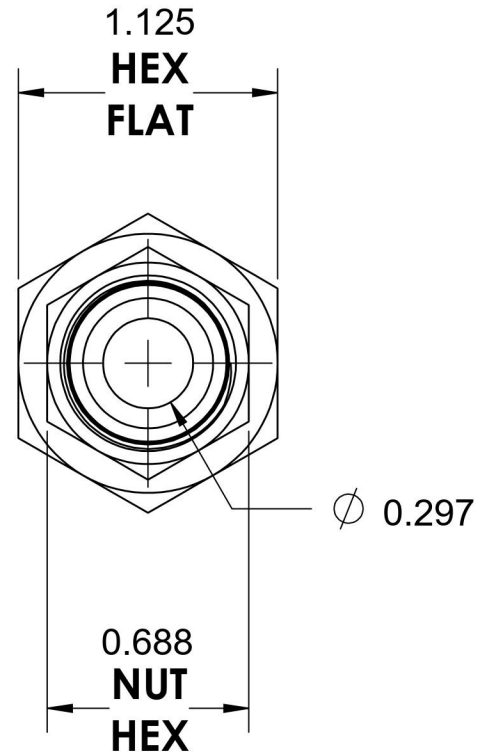

# 6506-08-06

Steel, SAE J514 37° Flare Swivel Female Connector, 1/2" Female NPTF x 3/8" Female JIC Swivel

6701 Cochran Road  
Solon, Ohio 44139  
Phone: (440) 248-1880  
Toll Free: 1-888-331-1523

<b>Temperature Rating</b>	<b>Material</b>	<b>Industry Standards</b> SAE J514 , SAE J476 ASTM B633	<b>Series</b>
-65°F to 500°F	C1045/12L14 Steel		6506
<b>Pressure Rating</b>	<b>Finish</b>	<b>Series Description</b>	
5000 psi	Trivalent Zinc	SAE J514 37° Flare Swivel Female Connector	